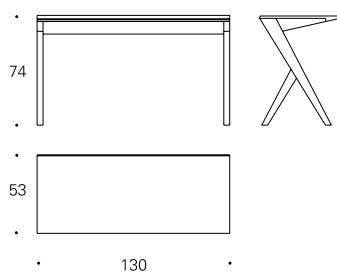

BECO-35 F tapa fija fixed top 130x53x74 cm 0,701 m³ 30 Kg

Roble	Oak	Natural	Claro	Teñido Wengue	Teñido Ceniza	Tostado
		Natural	Light	Wenge stained	Ash stained	Toasted

Nogal natural Natural walnut

Laca Lacquer