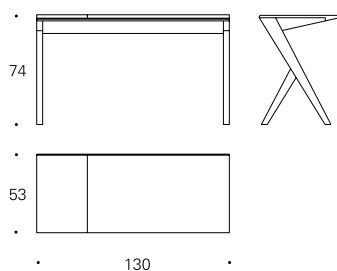

BECO-35 E tapa elevable folding top 130x53x74 cm 0,701 m³ 30 Kg

Roble	Oak	Natural	Claro	Teñido Wengue	Teñido Ceniza	Tostado
		Natural	Light	Wenge stained	Ash stained	Toasted

Nogal natural Natural walnut