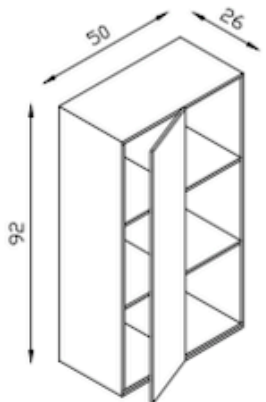

DESCRIPTION

Shelving unit with a central panel cover that opens at 180° to the left or to the right.

- Cover in solid beech wood.
- Top and bottom shelves removable to make easier its fixation to the wall and the joint between modules.
- Cover panels one or two coloured.
- Shelves selfstanding or wall-mounted.

FLIP

Shelving unit with pivoting cover panel

Selfstanding shelving module. Two coloured cover panel with shown edge.

dimensions 50x26x184h

Wall-mounted shelving module. Two coloured cover panel with shown edge.

dimensions 50x26x92h

Blanco
White
Blanc
Weiß
RAL 9010

Niebla
Mist
Brume
Nebel
Boira
NCS S 1000 N

Duna
Dune
Düne
RAL 1013

Gris claro
Light Grey
Gris Claire
Hellgrau
Gris Clar
NCS S 2500-N

Piedra
Stone
Pierre
Stein
Pedra
NCS S 3005 Y 20R