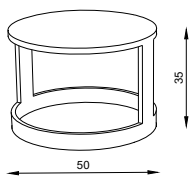

MOON

Odosdesign

ENGLISH

DESCRIPTION

Coffe table always lacquered.

Top panel 19mm.

Base with side protection of 40mm.

FINISHES

MOON

MOON

Coffee table

EN: Coffee table.

	m ³	Kg	dimensions	REF.
1	0,13	9	Ø50x35h	MO-50L

EN: Coffee table.

	m ³	Kg	dimensions	REF.
1	0,10	7	Ø38x45h	MO-38L

MOON