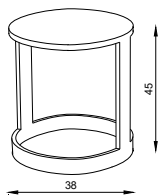

MOON

Odosdesign

ENGLISH

DESCRIPTION

Coffe table always lacquered.

Top panel 19mm.

Base with side protection of 40mm.

FINISHES

MOON

MOON

Coffee table

EN: Coffee table.

	m ³	Kg	dimensions	REF.
1	0,13	9	Ø50x35h	MO-50L

EN: Coffee table.

	m ³	Kg	dimensions	REF.
1	0,10	7	Ø38x45h	MO-38L

MOON