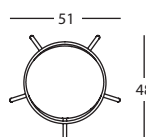

TECHNICAL SPECIFICATION

Jamaica Stool

PEPE CORTÉS
2015

COMPONENTS, MATERIALS and FINISHES

Structure of 5 legs in chromed steel tubes. Available in three different heights. The swivel mechanised system at the base of the seat is made of steel.

Swivel seat in two versions:

- Aluminium: Bright polished cast aluminium AG3 and anodised silver.
- Wood: Solid varnished beech.

Rotation system in aluminum or steel (depending on the seat version) with nylon 6.6 caps.

Wheels are made of polyamide and reinforced with a grey band for hard floors. Load capacity: 35 Kg per wheel.

Standard stool GLIDERS/STOPPERS are made of PE(Polyethylene).

Hardware/tools are in steel.

DIMENSIONS and WEIGHTS

Aluminium	DIMENSIONS	WEIGHTS
High	51 x 48 x h. 81 cm 20" x 19" x h. 32"	4,2Kg 9,2 lbs
Medium	47 x 43 x h. 71 cm 18 1/2" x 17" x h. 28"	3,9Kg 8,6 lbs
Low + wheels	43 x 40 x h. 49 cm 17" x 15 3/4" x h. 19 1/4"	3,2Kg 7 lbs
Wood	DIMENSIONS	WEIGHTS
High	51 x 48 x h. 83 cm 20" x 19" x h. 32"	5,2Kg 11,5 lbs
Medium	47 x 43 x h. 73 cm 18 1/2" x 17" x h. 28"	4,9Kg 10,8 lbs
Low + wheels	43 x 40 x h. 51 cm 17" x 15 3/4" x h. 20"	4,2Kg 9,2 lbs

PACKAGING

Each stool is individually protected and packed within a cardboard box

	DIMENSIONS	WEIGHTS
High	54 x 52 x h. 86 cm 21 1/4" x 20 1/2" x h. 33 3/4"	8,5 Kg 18,3 lbs
Medium	50 x 46 x h. 78 cm 19 3/4" x 11" x h. 30 3/4"	7,5 Kg 16,5 lbs
Low + wheels	45 x 45 x h. 58 cm 17 3/4" x 17 3/4" x h. 22 3/4"	6 Kg 13,2 lbs

Wood - High

(Individual weights and measurements do not include a pallet.)