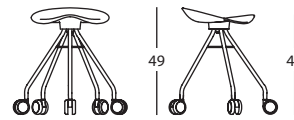

TESTS

In accordance with UNE EN16139:2013 L2 severe use. "Furniture, strength, durability and safety. Non-domestic seating."

CLEANING AND MAINTENANCE

This piece should be cleaned with a damp cloth using just water or a neutral soap. It is recommended that an organic flannel be used. Do not use any alcohol or solvents or any other product containing any of these derivatives. Unsuitable for outdoor use.

Aluminio - Bajo