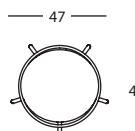

(Individual weights and measurements do not include a pallet.)