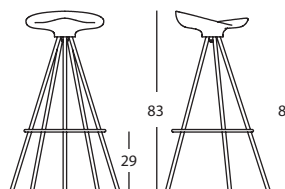

TECHNICAL SPECIFICATION

Jamaica Stool

PEPE CORTÉS
2015

COMPONENTS, MATERIALS and FINISHES

Structure of 5 legs in chromed steel tubes. Available in three different heights. The swivel mechanised system at the base of the seat is made of steel.

Swivel seat in two versions:

- Aluminium: Bright polished cast aluminium AG3 and anodised silver.
- Wood: Solid varnished beech.

Rotation system in aluminum or steel (depending on the seat version) with nylon 6.6 caps.

Wheels are made of polyamide and reinforced with a grey band for hard floors. Load capacity: 35 Kg per wheel.

Standard stool GLIDERS/STOPPERS are made of PE(Polyethylene).

Hardware/tools are in steel.

DIMENSIONS and WEIGHTS

Aluminium	DIMENSIONS	WEIGHTS
High	51 x 48 x h. 81 cm 20" x 19" x h. 32"	4,2Kg 9,2 lbs
Medium	47 x 43 x h. 71 cm 18 1/2" x 17" x h. 28"	3,9Kg 8,6 lbs
Low + wheels	43 x 40 x h. 49 cm 17" x 15 3/4" x h. 19 1/4"	3,2Kg 7 lbs
Wood	DIMENSIONS	WEIGHTS
High	51 x 48 x h. 83 cm 20" x 19" x h. 32"	5,2Kg 11,5 lbs
Medium	47 x 43 x h. 73 cm 18 1/2" x 17" x h. 28"	4,9Kg 10,8 lbs
Low + wheels	43 x 40 x h. 51 cm 17" x 15 3/4" x h. 20"	4,2Kg 9,2 lbs

PACKAGING

Each stool is individually protected and packed within a cardboard box

	DIMENSIONS	WEIGHTS
High	54 x 52 x h. 86 cm 21 1/4" x 20 1/2" x h. 33 3/4"	8,5 Kg 18,3 lbs
Medium	50 x 46 x h. 78 cm 19 3/4" x 11" x h. 30 3/4"	7,5 Kg 16,5 lbs
Low + wheels	45 x 45 x h. 58 cm 17 3/4" x 17 3/4" x h. 22 3/4"	6 Kg 13,2 lbs

Wood - High

(Individual weights and measurements do not include a pallet.)