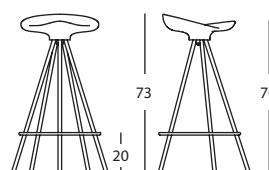

Aluminium	DIMENSIONS	WEIGHTS
High	51 x 48 x h. 81 cm 20" x 19" x h. 32"	4,2Kg 9,2 lbs
Medium	47 x 43 x h. 71 cm 18 1/2" x 17" x h. 28"	3,9Kg 8,6 lbs
Low + wheels	43 x 40 x h. 49 cm 17" x 15 3/4" x h. 19 1/4"	3,2Kg 7 lbs
Wood	DIMENSIONS	WEIGHTS
High	51 x 48 x h. 83 cm 20" x 19" x h. 32"	5,2Kg 11,5 lbs
Medium	47 x 43 x h. 73 cm 18 1/2" x 17" x h. 28"	4,9Kg 10,8 lbs
Low + wheels	43 x 40 x h. 51 cm 17" x 15 3/4" x h. 20"	4,2Kg 9,2 lbs

PACKAGING

Each stool is individually protected and packed within a cardboard box

	DIMENSIONS	WEIGHTS
High	54 x 52 x h. 86 cm 21 1/4" x 20 1/2" x h. 33 3/4"	8,5 Kg 18,3 lbs
Medium	50 x 46 x h. 78 cm 19 3/4" x 11" x h. 30 3/4"	7,5 Kg 16,5 lbs
Low + wheels	45 x 45 x h. 58 cm 17 3/4" x 17 3/4" x h. 22 3/4"	6 Kg 13,2 lbs

Aluminium - High

Wood - High

Aluminium - Medium

Wood - Medium

(Individual weights and measurements do not include a pallet.)

TESTS

In accordance with UNE EN16139:2013 L2 severe use. "Furniture, strength, durability and safety. Non-domestic seating."