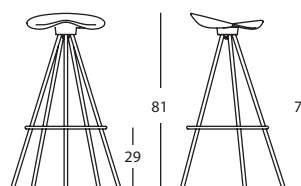

PACKAGING

Each stool is individually protected and packed within a cardboard box

	DIMENSIONS	WEIGHTS
High	54 x 52 x h. 86 cm 21 1/4" x 20 1/2" x h. 33 3/4"	8,5 Kg 18,3 lbs
Medium	50 x 46 x h. 78 cm 19 3/4" x 11" x h. 30 3/4"	7,5 Kg 16,5 lbs
Low + wheels	45 x 45 x h. 58 cm 17 3/4" x 17 3/4" x h. 22 3/4"	6 Kg 13,2 lbs

Aluminium - High