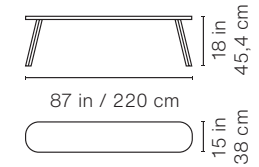

Packaging

Dimensions:

68x70x22 in | 172,7x154,9x55,9 cm

Weight

HPL version: 256 lb | 120 kg

Wooden version: 309 lb | 140 kg

Product weight

HPL version: 165 lb | 75 kg

HPL version: 121 lb | 55 kg

Wooden version: 220.5 lb | 70 kg

Packaging

Dimensions:

76x47x21 in | 193x199x53,3 cm

Weight

HPL version: 145 lb | 65,7 kg

Wooden version: 165 lb | 74,7 kg

Indoor / Outdoor

Finishes

Indoor

Finishes

Iroko wood finish recommended for walnut and HPL finish table.

Technical Info

285 Bench

Product weight
88.2 lb | 40 kg

Packaging
Dimensions:
116.1x19x6 in
295x48,3x15,2 cm

Weight
95 lb | 43 kg

220 Bench

Product weight
70 lb | 31,4 kg

Packaging
Dimensions:
90.9x19x6 in
231x48,3x15,2 cm

Weight
72 lb | 32 kg

180 Bench

Product weight
55 lb | 25 kg