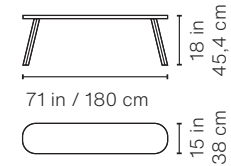

Packaging

Dimensions:

68x70x22 in | 172,7x154,9x55,9 cm

Weight

HPL version: 256 lb | 120 kg

Wooden version: 309 lb | 140 kg

Product weight

HPL version: 165 lb | 75 kg

Packaging
Dimensions:
116.1x19x6 in
295x48,3x15,2 cm

Weight
95 lb | 43 kg

220 Bench

Product weight
70 lb | 31,4 kg

Packaging
Dimensions:
90.9x19x6 in
231x48,3x15,2 cm

Weight
72 lb | 32 kg

180 Bench

Product weight
55 lb | 25 kg

Packaging
dimensions:
74.8x19x6 in
190x48,3x15,2 cm

Weight
60 lb | 27,2 kg

160 Bench

Product weight
49 lb | 22,2 kg

Packaging
dimensions:
70.8x19x6 in
180x48,3x15,2 cm

Weight
57.3 lb | 27 kg

120 Bench

Product weight
37.5 lb | 17 kg

Packaging
dimensions:
52x19x6 in
132x48,3x15,2 cm

Weight
42 lb | 19 kg

50 Stool

Product weight
17.6 lb | 8 kg

Packaging
dimensions:
24x19x6 in
61x48,3x15,2 cm

Weight
20 lb | 9,1 kg

Materials

Structure: Steel with cathaphoretic coating process and polyester paint.