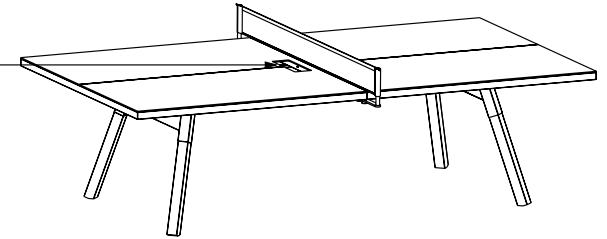

Materials

Structure: Steel with cathaporetic coating process and polyester paint.

Top: HPL (outdoor use) or walnut or oak (indoor use).

Legs: Iroko wood (outdoor use) or walnut or oak (indoor use).

Net: Coated polyester paint.

You and Me Power Options

rs-barcelona

Power examples

Power Hole Examples:

Desktop Data Power:

You and Me Ping-pong Table comes with:

-  **Balls**
6 balls set
-  **Paddles**
2 paddles set
-  **Net**
Net + brackets