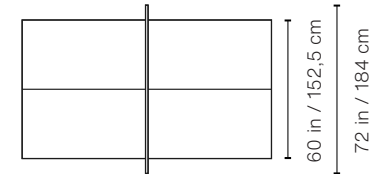

Technical Info

Standard

220 Medium