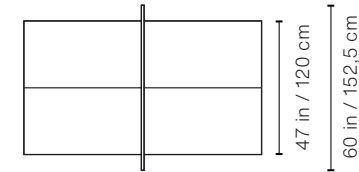

You and Me Ping Pong Table

rs-barcelona

by Antoni Pallejà Office

HPL top - Indoor / Outdoor

Finishes

Structure:

RAL 9005

RAL 9010

Wood:

iroko

Wooden top - Indoor

Finishes

Structure:

RAL 9005

RAL 9010

Top & Legs:

walnut

oak

Technical Info

Standard

220 Medium

180 Small

Product weight

HPL version: 220.5 lb | 100 kg

Wooden version: 264.6 lb | 120 kg

Packaging

Dimensions:

68x70x22 in | 172,7x154,9x55,9 cm

Weight

HPL version: 256 lb | 120 kg

Wooden version: 309 lb | 140 kg

Product weight

HPL version: 165 lb | 75 kg

Wooden version: 220.5 lb | 100 kg

Packaging

Dimensions:

92x54x21 in | 233,7x137,2x53,3 cm

Weight

HPL version: 221 lb | 100,6 kg

Wooden version: 154.3 lb | 120 kg

Product weight

HPL version: 121 lb | 55 kg

Wooden version: 220.5 lb | 70 kg

Packaging

Dimensions:

76x47x21 in | 193x199x53,3 cm

Weight

HPL version: 145 lb | 65,7 kg

Wooden version: 165 lb | 74,7 kg

Materials

Structure: Steel with cathaporetic coating process and polyester paint.

Top: HPL (outdoor use) or walnut or oak (indoor use).

Legs: Iroko wood (outdoor use) or walnut or oak (indoor use).

Net: Coated polyester paint.