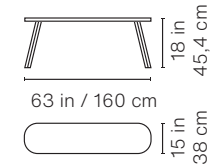

Packaging

Dimensions:

68x70x22 in | 172,7x154,9x55,9 cm

Weight

HPL version: 256 lb | 120 kg

Wooden version: 309 lb | 140 kg

Product weight

HPL version: 165 lb | 75 kg

Packaging
Dimensions:
116.1x19x6 in
295x48,3x15,2 cm

Weight
95 lb | 43 kg

220 Bench

Product weight
70 lb | 31,4 kg

Packaging
Dimensions:
90.9x19x6 in
231x48,3x15,2 cm

Weight
72 lb | 32 kg

180 Bench

Product weight
55 lb | 25 kg

Packaging
dimensions:
74.8x19x6 in
190x48,3x15,2 cm

Weight
60 lb | 27,2 kg

160 Bench

Product weight
49 lb | 22,2 kg

Packaging
dimensions:
70.8x19x6 in
180x48,3x15,2 cm

Weight
57.3 lb | 27 kg

120 Bench

Product weight
37.5 lb | 17 kg

Packaging
dimensions:
52x19x6 in
132x48,3x15,2 cm

Weight
42 lb | 19 kg

50 Stool

Product weight
17.6 lb | 8 kg

Packaging
dimensions:
24x19x6 in
61x48,3x15,2 cm

Weight
20 lb | 9,1 kg

Materials

Structure: Steel with cathaphoretic coating process and polyester paint.