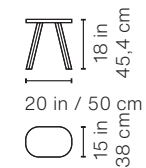

Packaging

Dimensions:

68x70x22 in | 172,7x154,9x55,9 cm

Weight

HPL version: 256 lb | 120 kg

Wooden version: 309 lb | 140 kg

Product weight

HPL version: 165 lb | 75 kg

Packaging
Dimensions:
116.1x19x6 in
295x48,3x15,2 cm

Weight
95 lb | 43 kg

220 Bench

Product weight
70 lb | 31,4 kg

Packaging
Dimensions:
90.9x19x6 in
231x48,3x15,2 cm

Weight
72 lb | 32 kg

180 Bench

Product weight
55 lb | 25 kg

Packaging
dimensions:
74.8x19x6 in
190x48,3x15,2 cm

Weight
60 lb | 27,2 kg

160 Bench

Product weight
49 lb | 22,2 kg

Packaging
dimensions:
70.8x19x6 in
180x48,3x15,2 cm

Weight
57.3 lb | 27 kg

120 Bench

Product weight
37.5 lb | 17 kg

Packaging
dimensions:
52x19x6 in
132x48,3x15,2 cm

Weight
42 lb | 19 kg

50 Stool

Product weight
17.6 lb | 8 kg

Packaging
dimensions:
24x19x6 in
61x48,3x15,2 cm

Weight
20 lb | 9,1 kg

Materials

Structure: Steel with cathaphoretic coating process and polyester paint.