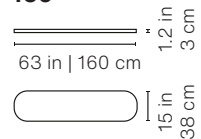

Packaging

Dimensions:

68x70x22 in | 172,7x154,9x55,9 cm

Weight

HPL version: 256 lb | 120 kg

Wooden version: 309 lb | 140 kg

Product weight

HPL version: 165 lb | 75 kg

HPL version: 121 lb | 55 kg

Wooden version: 220.5 lb | 70 kg

Packaging

Dimensions:

76x47x21 in | 193x199x53,3 cm

Weight

HPL version: 145 lb | 65,7 kg

Wooden version: 165 lb | 74,7 kg

Packaging
dimensions:
52x19x6 in
132x48,3x15,2 cm

Weight
42 lb | 19 kg

50 Stool

Product weight
17.6 lb | 8 kg

Packaging
dimensions:
24x19x6 in
61x48,3x15,2 cm

Weight
20 lb | 9,1 kg

Materials

Structure: Steel with cathaphoretic coating process and polyester paint.

Weight

4.4 lb | 2 kg

180

Weight

3.6 lb | 1,6 kg

160

Weight

3.1 lb | 1,4 kg