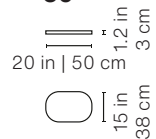

Weight

2.4 lb | 1 kg

50