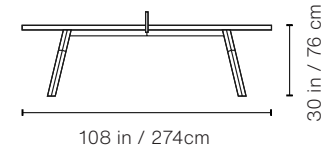

Technical Info

Standard

220 Medium