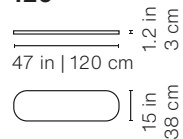

Weight

3.1 lb | 1,4 kg

120