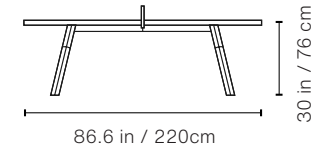

You and Me Ping Pong Table

rs-barcelona

by Antoni Pallejà Office

HPL top - Indoor / Outdoor

Finishes

Structure:

RAL 9005

RAL 9010

Wood:

iroko

Wooden top - Indoor

Finishes

Structure:

RAL 9005

RAL 9010

Top & Legs:

walnut

oak

Technical Info

Standard

220 Medium

180 Small

Product weight

HPL version: 220.5 lb | 100 kg

Wooden version: 264.6 lb | 120 kg

Packaging

Dimensions:

68x70x22 in | 172,7x154,9x55,9 cm

Weight

HPL version: 256 lb | 120 kg

Wooden version: 309 lb | 140 kg

Product weight

HPL version: 165 lb | 75 kg

Wooden version: 220.5 lb | 100 kg

Packaging

Dimensions:

92x54x21 in | 233,7x137,2x53,3 cm

Weight

HPL version: 221 lb | 100,6 kg

Wooden version: 154.3 lb | 120 kg

Product weight

HPL version: 121 lb | 55 kg

Wooden version: 220.5 lb | 70 kg

Packaging

Dimensions:

76x47x21 in | 193x199x53,3 cm

Weight

HPL version: 145 lb | 65,7 kg

Wooden version: 165 lb | 74,7 kg

Materials

Structure: Steel with cathaporetic coating process and polyester paint.

Top: HPL (outdoor use) or walnut or oak (indoor use).

Legs: Iroko wood (outdoor use) or walnut or oak (indoor use).

Net: Coated polyester paint.