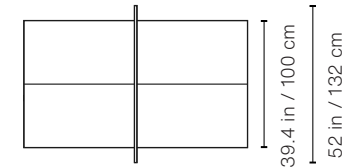

oak

Technical Info

Standard

220 Medium

180 Small

Product weight

HPL version: 220.5 lb | 100 kg

Wooden version: 264.6 lb | 120 kg

Packaging

Dimensions:

68x70x22 in | 172,7x154,9x55,9 cm

Weight

HPL version: 256 lb | 120 kg

Wooden version: 309 lb | 140 kg

Product weight

HPL version: 165 lb | 75 kg

Wooden version: 220.5 lb | 100 kg

Packaging

Dimensions:

92x54x21 in | 233,7x137,2x53,3 cm

Weight

HPL version: 221 lb | 100,6 kg

Wooden version: 154.3 lb | 120 kg

Product weight

HPL version: 121 lb | 55 kg

Wooden version: 220.5 lb | 70 kg

Packaging

Dimensions:

76x47x21 in | 193x199x53,3 cm

Weight

HPL version: 145 lb | 65,7 kg

Wooden version: 165 lb | 74,7 kg