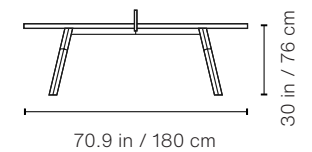

oak

Technical Info

Standard

220 Medium

180 Small

Product weight

HPL version: 220.5 lb | 100 kg

Wooden version: 264.6 lb | 120 kg

Packaging

Dimensions:

68x70x22 in | 172,7x154,9x55,9 cm

Weight

HPL version: 256 lb | 120 kg

Wooden version: 309 lb | 140 kg

Product weight

HPL version: 165 lb | 75 kg

Wooden version: 220.5 lb | 100 kg

Packaging

Dimensions:

92x54x21 in | 233,7x137,2x53,3 cm

Weight

HPL version: 221 lb | 100,6 kg

Wooden version: 154.3 lb | 120 kg

Product weight

HPL version: 121 lb | 55 kg

Wooden version: 220.5 lb | 70 kg

Packaging

Dimensions:

76x47x21 in | 193x199x53,3 cm

Weight

HPL version: 145 lb | 65,7 kg

Wooden version: 165 lb | 74,7 kg