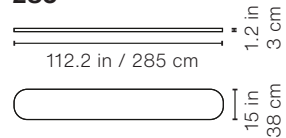

Materials

Indoor upholstery: Uniform Melange from Kvadrat (68% wool, 22% polyamide, 10% polyester).

Outdoor upholstery: Natté from Sunbrella (100% acrylic).

285