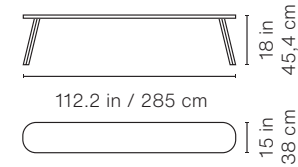

Packaging

Dimensions:

68x70x22 in | 172,7x154,9x55,9 cm

Weight

HPL version: 256 lb | 120 kg

Wooden version: 309 lb | 140 kg

Product weight

HPL version: 165 lb | 75 kg

Indoor / Outdoor

Finishes

Indoor

Finishes

Iroko wood finish recommended for walnut and HPL finish table.

Technical Info

285 Bench

Product weight
88.2 lb | 40 kg

Packaging
Dimensions:
116.1x19x6 in
295x48,3x15,2 cm

Weight
95 lb | 43 kg

220 Bench

Product weight
70 lb | 31,4 kg

Packaging
Dimensions:
90.9x19x6 in
231x48,3x15,2 cm

Weight
72 lb | 32 kg

180 Bench

Product weight
55 lb | 25 kg

Packaging
dimensions:
52x19x6 in
132x48,3x15,2 cm

Weight
42 lb | 19 kg

50 Stool

Product weight
17.6 lb | 8 kg

Packaging
dimensions:
24x19x6 in
61x48,3x15,2 cm

Weight
20 lb | 9,1 kg

Materials

Structure: Steel with cathaphoretic coating process and polyester paint.