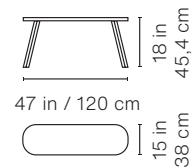

Packaging

Dimensions:

68x70x22 in | 172,7x154,9x55,9 cm

Weight

HPL version: 256 lb | 120 kg

Wooden version: 309 lb | 140 kg

Product weight

HPL version: 165 lb | 75 kg

Packaging
Dimensions:
116.1x19x6 in
295x48,3x15,2 cm

Weight
95 lb | 43 kg

220 Bench

Product weight
70 lb | 31,4 kg

Packaging
Dimensions:
90.9x19x6 in
231x48,3x15,2 cm

Weight
72 lb | 32 kg

180 Bench

Product weight
55 lb | 25 kg

Packaging
dimensions:
74.8x19x6 in
190x48,3x15,2 cm

Weight
60 lb | 27,2 kg

160 Bench

Product weight
49 lb | 22,2 kg

Packaging
dimensions:
70.8x19x6 in
180x48,3x15,2 cm

Weight
57.3 lb | 27 kg

120 Bench

Product weight
37.5 lb | 17 kg

Packaging
dimensions:
52x19x6 in
132x48,3x15,2 cm

Weight
42 lb | 19 kg

50 Stool

Product weight
17.6 lb | 8 kg

Packaging
dimensions:
24x19x6 in
61x48,3x15,2 cm

Weight
20 lb | 9,1 kg

Materials

Structure: Steel with cathaphoretic coating process and polyester paint.