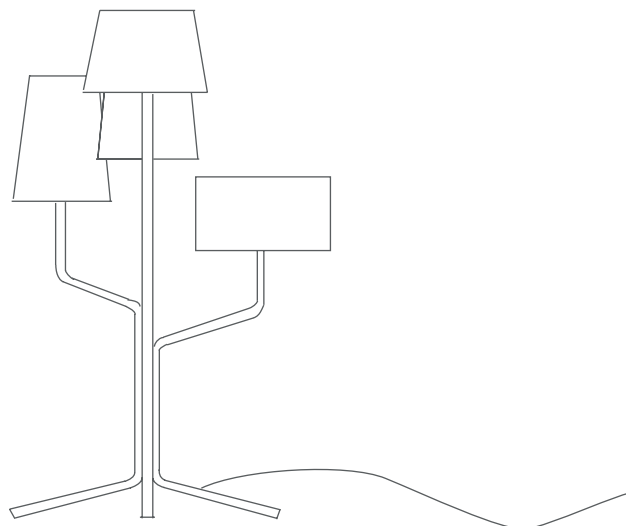

BLACK
NEGRO

RED
ROJO

WHITE
BLANCO

70
27,5"

40
15,75"

All products can be personalized by request. Lighting for domestic use. Do not store or keep under extreme temperatures during long periods of time. Do not handle the electrical material more than the necessary for installation of the fixture. The installation must be done by specialized technical team. Do not use bulbs with superior voltage as recommended by the manufacture. For its cleaning, use only a soft cloth moistened with a mild soap solution. Do not use ammonia products, solvents or abrasives. Do not use products such as air freshener that may contain alcoholic base.