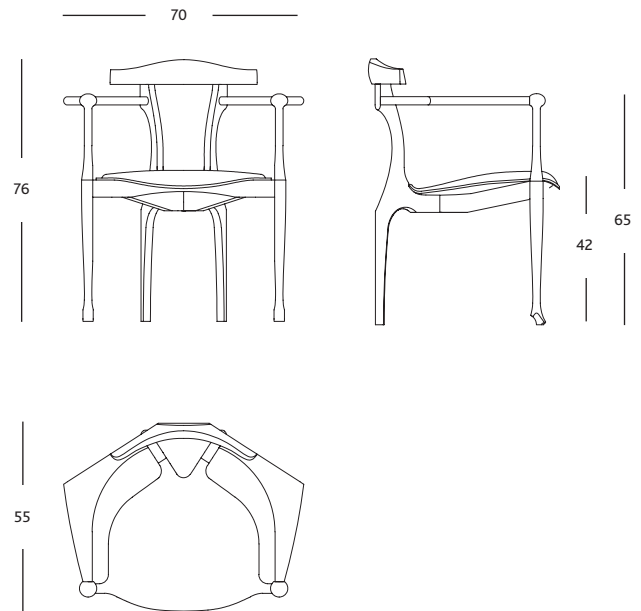

CLEANING AND MAINTENANCE:

The wood must always be cleaned with a slightly humid cloth and dried with a cotton cloth.

The leather seat must be cleaned with a cotton, dry cloth (we suggest a white cloth). For maintenance it is recommended that a natural colourless wax be applied.