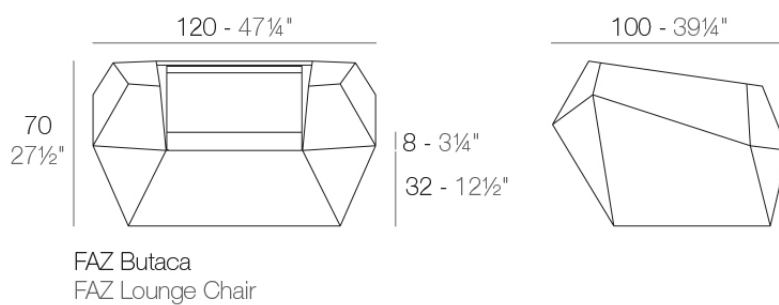

Info

Description

Made of polyethylene resin by rotational moulding. 100% Recyclable. Item suitable for indoor and outdoor use. Available in different finishes.

Weight: 24.04 Kg

Finishes

finishes

BASIC

Ref. 54001