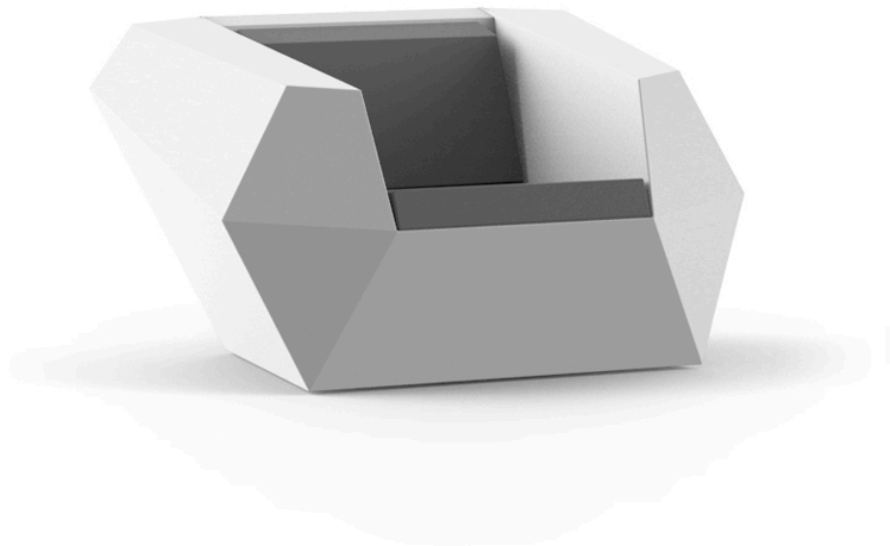

Faz lounge chair

by Ramón Esteve

Faz is a modular collection of outdoor furniture and planters designed by Ramón Esteve for Vondom. He is the architect of harmony, serenity, timelessness and universality, and he has created mineral and emphatic shapes that make Faz a design that contextualizes with homes and installations. An ambience, encircling as a result of the blissful combination of the material and lighting, so that the sole sensation would be its fusion.

Info

Description

Made of polyethylene resin by rotational moulding. 100% Recyclable. Item suitable for indoor and outdoor use. Available in different finishes.

Weight: 24.04 Kg

Finishes

finishes

BASIC

Ref. 54001