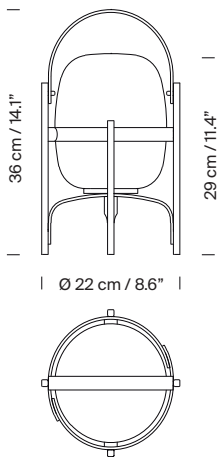

1,3 kg / 2.8 lb

Cestita Batería

Miguel Milá. 2017
Table lamps

Regulations:

CE
UNE-EN 60598
UNE-EN 55015
UNE-EN 60529

Maintenance:

Clean with a smooth cloth. Do not use ammonia, solvents or abrasive cleaning products.

Others:

The lamp is delivered in one package.
The assembly instructions are delivered with the product.

Model: sizes in cm

Collection:

Table lamps

Cesta

Cestita

Cesta Batería