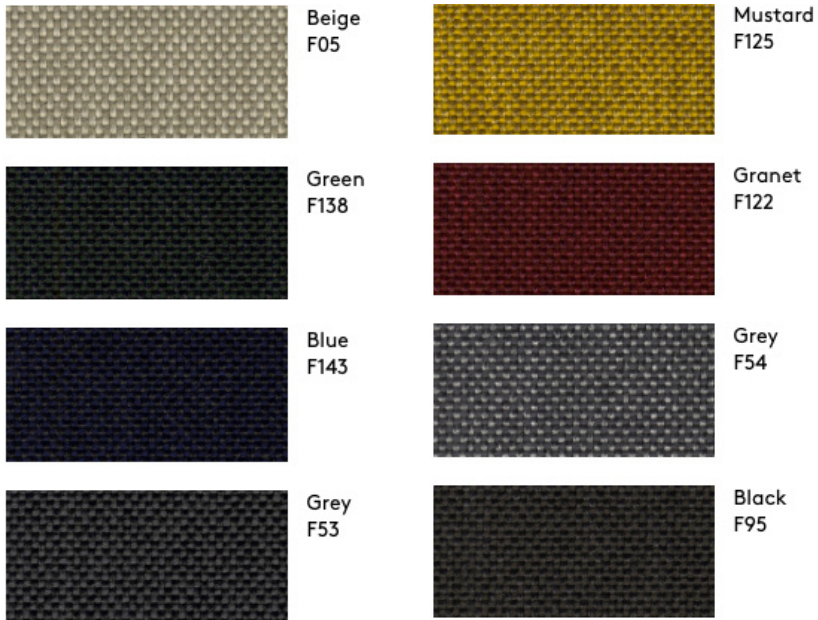

Brown
L10

Fabrics CAT 2 - Iris

Beige
I05

Grey
I11

Brown
I20

Fabrics CAT 2 - Gaudí

Grey
G02

Purple
G48

Orange
G60

Dark Grey
G52

Pale Pink
G29

Grey
G12

Upholstery finishes

Fabrics CAT 3 - Fusion

Fabrics CAT 4 - Moss

Leather - Sauvage

Anthracite Gr
F27

Black
F10

Leather - Vintage

Aged camel
V18

Aged Testa di Moro
V19

Marrone
V20

Aged Black
V10

Creta
V24

Sepia
V23

Grey
V22

Leather - Panamá

White
P04

Sand
P01

Medium grey
P14

Dark grey
P17

Brown
P15