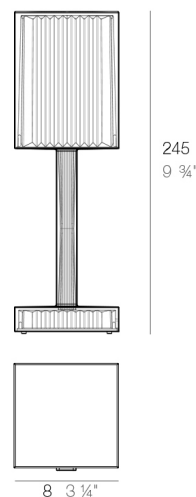

GATSBY Lámpara Mesa Prismática
GATSBY Prismatic Table Lamp

Finishes

LIGHT BATTERY

Ref. 54252WY

White internally lit unit with LED technology, with battery-powered.
Single LED Warm White 2700k⁹

RGBW LED BATTERY

Ref. 54252Y

Unit with internal lighting with battery-powered RGBW LED technology. Includes charger.
5 LEDs Colors. (Blue / Fucsia / Amber / Turquoise / Warm White 2700k⁹)

RGBW LED DMX BATTERY

Ref. 54252DY

Unit with internal lighting with RGBW LED technology. Also control LED by DMX-1024 (wireless), enabling communication between one or more products simultaneously via the DMX transmitter (not included).

COLOR	LM_LUZBATERIA	LM_LEDRGBBATERIA	LM_LEDRGBDMXBATERIA
GLASS	☐	☐	☐