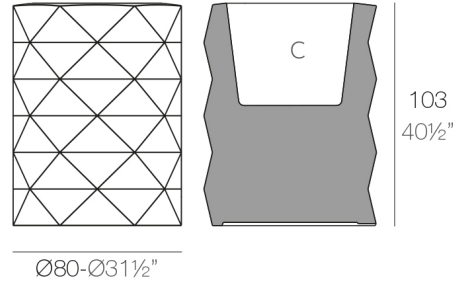

### Weight

19.5 Kg

MARQUIS Maceta Ø80x103 C = Ø59 x 46 cm  
MARQUIS Planter Ø31½"x40½" C = Ø23¼" x 18"