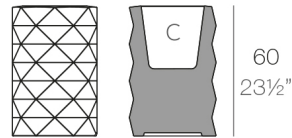

Ø40-Ø15¾"

MARQUIS Maceta Ø40x60

C = Ø29 x 28 cm

MARQUIS Planter Ø15¾"x23½"

C = Ø11½" x 11"

Finishes

BASIC

Ref. 47083A

Matt Polyethylene

SELF-WATERING

Ref. 47083R

Self-watering system included in all planters except those with basic finish

LACQUERED

Ref. 47083F

Lacquered Polyethylene

RGBW LED

Ref. 47083L

Unit with internal lighting with RGBW LED technology and remote control unit for switching colors. Available only in matte ice white finish. Remote control included.

RGBW LED DMX

Ref. 47083D

Unit with internal lighting with RGBW LED technology and remote control unit for switching colors. Also controlled by DMX-1024 (wireless), enabling communication between one or more products simultaneously via the DMX transmitter (not included).

RGBW LED BATTERY

Ref. 47083Y