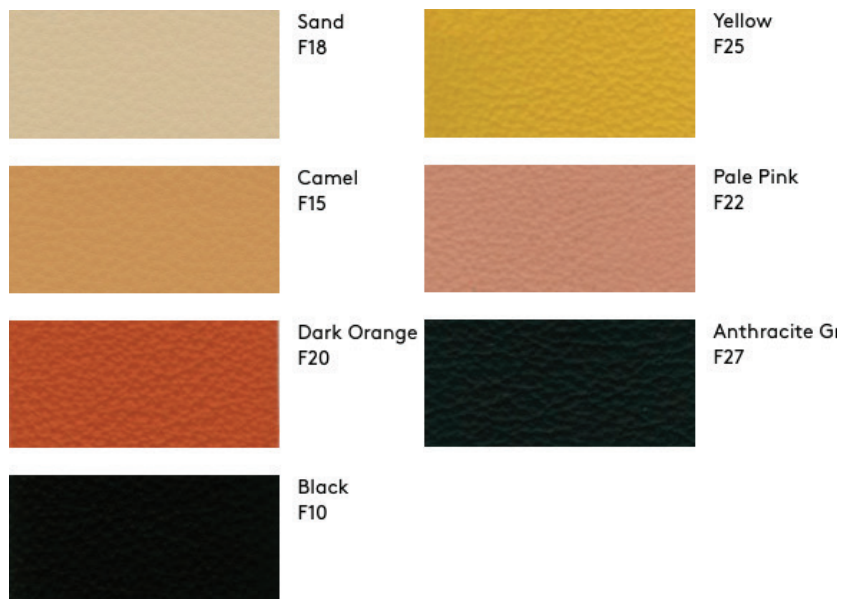

Beige
I05

Grey
I11

Brown
I20

Fabrics CAT 2 - Gaudí

Grey
G02

Purple
G48

Orange
G60

Dark Grey
G52

Pale Pink
G29

Grey
G12

Upholstery finishes

Fabrics CAT 3 - Fusion

Beige
F05

Mustard
F125

Green
F138

Granet
F122

Blue
F143

Grey
F54

Grey
F53

Black
F95

Leather - Sauvage

Grapefruit
S50

Clay
S45

Black
S40

Grey
M53

Grey
M51

Gardenias outdoor collection

Green
G03

White
G04

Grey
G13

Upholstery finishes

Leather - Florida