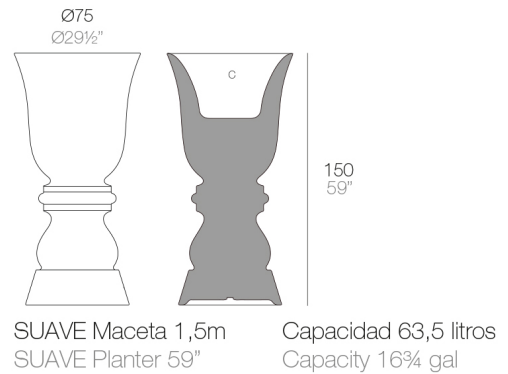

View online: <https://www.vondom.com/us/products/67013A>

Features

Description

Pot made of polyethylene resin by rotational moulding. 100% Recyclable. Item suitable for indoor and outdoor use. Available in different finishes.

Weight

9.68 Kg

Finishes

BASIC

Ref. 67013A

Matt Polyethylene

SELF-WATERING

Ref. 67013R