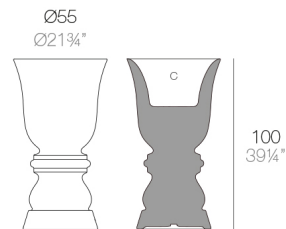

View online: <https://www.vondom.com/us/products/67012A>

Features

Description

Pot made of polyethylene resin by rotational moulding. 100% Recyclable. Item suitable for indoor and outdoor use. Available in different finishes.

Weight

9.68 Kg

SUAVE Maceta 1m
SUAVE Planter 39 1/4"

Capacidad 25 litros
Capacity 6 1/2 gal

Finishes

BASIC

Ref. 67012A

Matt Polyethylene