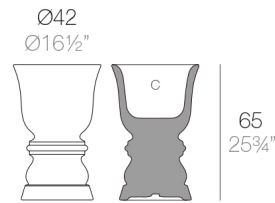

View online: <https://www.vondom.com/us/products/67011A>

Features

Description

Pot made of polyethylene resin by rotational moulding. 100% Recyclable. Item suitable for indoor and outdoor use. Available in different finishes.

Weight

6.39 Kg

SUAVE Maceta 0,65m
SUAVE Planter 25 3/4"

Capacidad 17,5 litros
Capacity 4 1/2 gal

Finishes

BASIC

Ref. 67011A

Matt Polyethylene