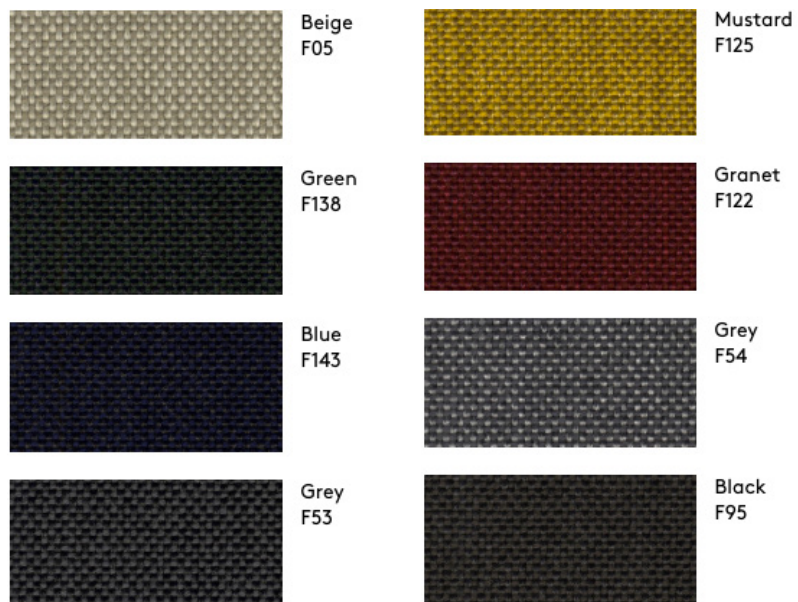

Upholstery finishes

Fabrics CAT 3 - Fusion