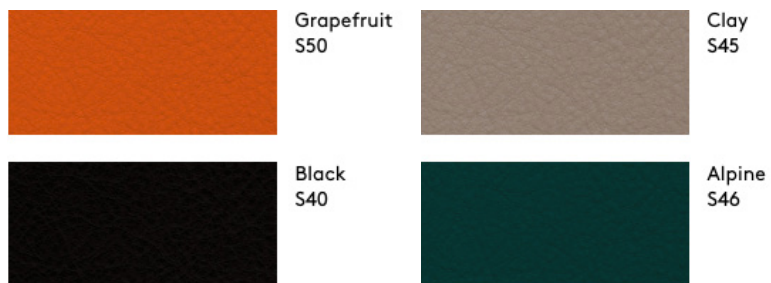

Leather - Sauvage