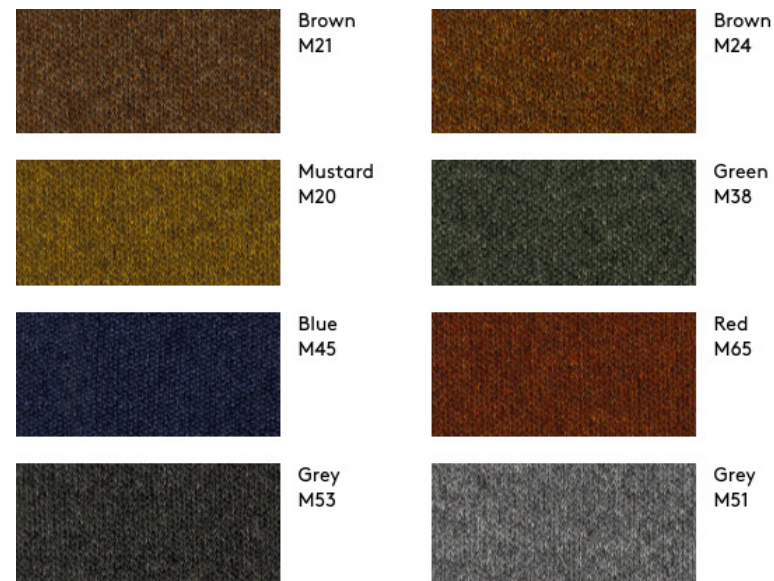

Fabrics CAT 4 - Moss