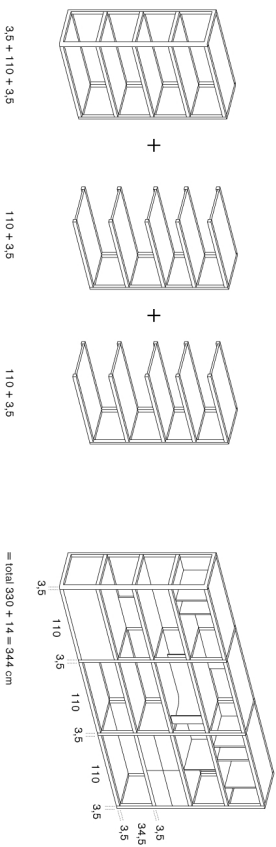

KAI COLLECTION

DESIGN: JEAN LOUIS IRAIZOKI

Note: Shelves included.

How to make compositions

1

Configure outer structure.

2

Add backs, units and accessories.

Note: A Kai piece can be placed in the middle of a space since all its parts are fully finished at rear.

Frames

Total width: add 3,5 cms. for each side and divider.

Note: Shelves included.

Height 42

| | | | | | | |
|-------------------|---------|---------|---------|---------|---------|---------|
| Inside width (cm) | 55 | 55 | 70 | 70 | 110 | 110 |
| Depth 40. Ref | E10640T | E10640A | E10740T | E10740A | E11140T | E11140A |
| Depth 48. Ref | E10648T | E10648A | E10748T | E10748A | E11148T | E11148A |

Height 80

| | | | | | | |
|-------------------|---------|---------|---------|---------|---------|---------|
| Inside width (cm) | 55 | 55 | 70 | 70 | 110 | 110 |
| Depth 40. Ref | E20640T | E20640A | E20740T | E20740A | E21140T | E21140A |
| Depth 48. Ref | E20648T | E20648A | E20748T | E20748A | E21148T | E21148A |

Height 156

| | | | | | | |
|-------------------|---------|---------|---------|---------|---------|---------|
| Inside width (cm) | 55 | 55 | 70 | 70 | 110 | 110 |
| Depth 40. Ref | E40640T | E40640A | E40740T | E40740A | E41140T | E41140A |
| Depth 48. Ref | E40648T | E40648A | E40748T | E40748A | E41148T | E41148A |