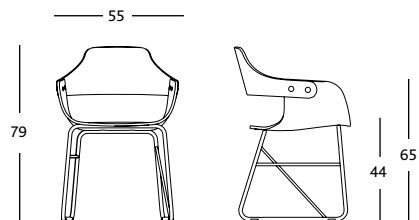

Showtime Sled base