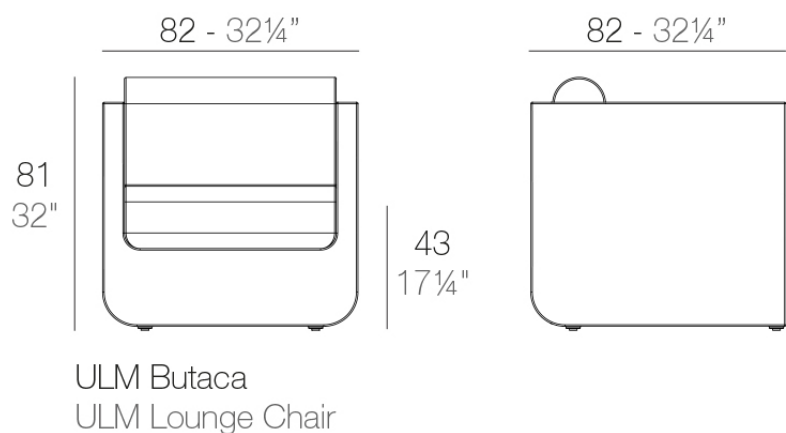

### Description

Made of polyethylene resin by rotational moulding. 100% Recyclable. Item suitable for indoor and outdoor use. Available in different finishes.

Weight: 26.15 Kg