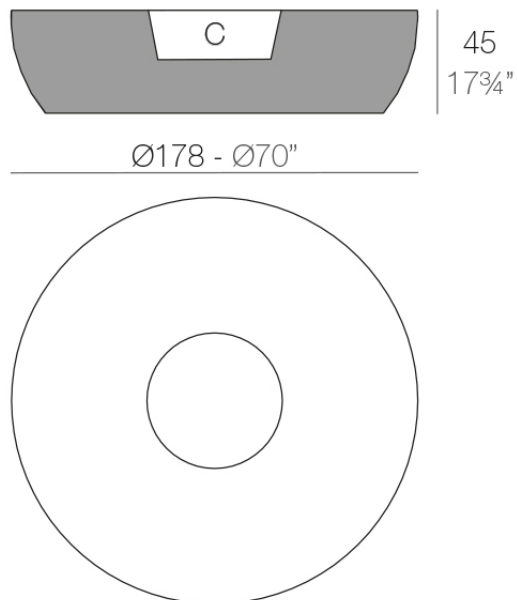

Info

Description

Pot made of polyethylene resin by rotational moulding. 100% Recyclable. Item suitable for indoor and outdoor use. Available in different finishes.

Weight: 60 Kg

VASES Isla. Grosor Acollchado Isla: 4 cm.

C = Ø69 x 39 cm

VASES Island. Thick Cushion: 4 cm / 1 1/2"

C = Ø27 1/4" x 15 1/4"

Accessories

- Fabric

Finishes

finishes

BASIC