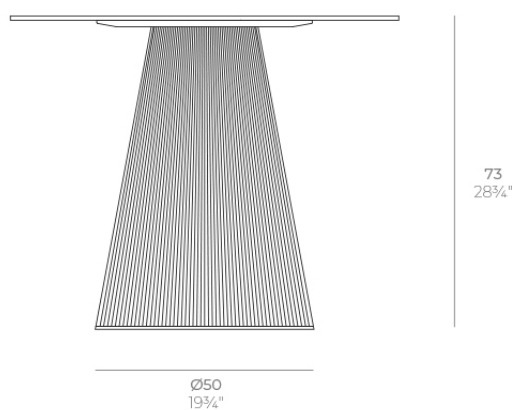

## Gatsby base ø50x73cm s50

by Ramón Esteve

The Gatsby collection, designed by Ramón Esteve for Vondom, recalls the Art Déco lighting. Those crazy twenties. “Something new, extraordinary, beautiful, simple but sophisticatedly designed” said Francis Scott Fitzgerald about his aims for the novel he was about to write. The Great Gatsby was born in an age of prosperity, parties and excess. They called it “the American Dream”.

### Description

Weight: 6.3 Kg

GATSBY Mesa Base Redonda Ø50x73cm S50  
GATSBY Round Base Table Ø50x73cm S50  
ref. 54454

#### TABLE TOP - SOBRE

- Ø119 cm  
Ø46 3/4"
- Ø139 cm  
Ø54 3/4"
- Ø149 cm  
Ø58 3/4"