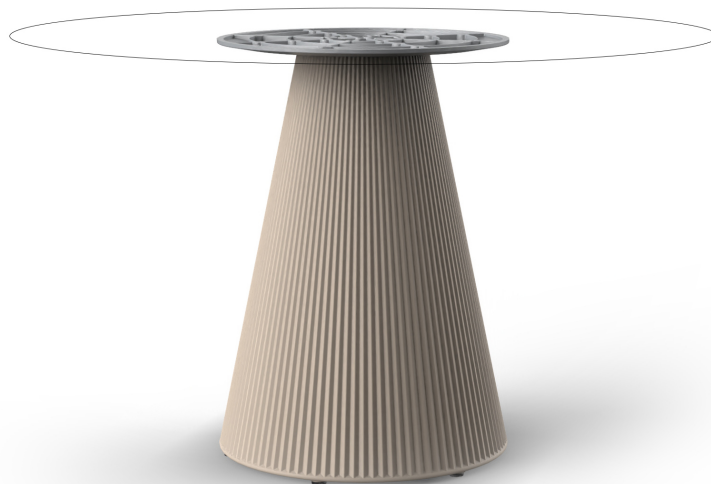

## Gatsby base ø50x73cm s50

by Ramón Esteve

The Gatsby collection, designed by Ramón Esteve for Vondom, recalls the Art Déco lighting. Those crazy twenties. “Something new, extraordinary, beautiful, simple but sophisticatedly designed” said Francis Scott Fitzgerald about his aims for the novel he was about to write. The Great Gatsby was born in an age of prosperity, parties and excess. They called it “the American Dream”.

### Description

Weight: 6.3 Kg

GATSBY Mesa Base Redonda Ø50x73cm S50  
GATSBY Round Base Table Ø50x73cm S50  
ref. 54454

#### TABLE TOP - SOBRE

- Ø119 cm  
Ø46 3/4"
- Ø139 cm  
Ø54 3/4"
- Ø149 cm  
Ø58 3/4"