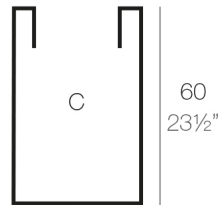

Weight

3.3 Kg

Ø40 - Ø15³/₄"

CILINDRO ALTO Ø40 x 60cm C = Ø33 x 60 cm
HIGH CYLINDER Ø15³/₄" x 23¹/₂" C = Ø13" x 23¹/₂"

Finishes

SIMPLE

Ref. 40440

Matt finishes pot one wall

Weight

6.5 Kg

Ø40 - Ø15³/₄"

CILINDRO ALTO Ø40 x 80cm C = Ø30 x 80 cm
HIGH CYLINDER Ø15³/₄" x 31¹/₂" C = Ø11³/₄" x 31¹/₂"

Finishes

SIMPLE

Ref. 40441

Matt finishes pot one wall