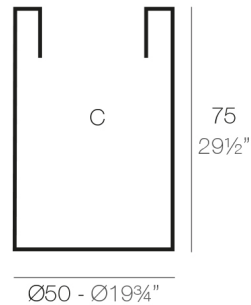

Weight

3.3 Kg

Ø40 - Ø15³/₄"

CILINDRO ALTO Ø40 x 60cm C = Ø33 x 60 cm
HIGH CYLINDER Ø15³/₄" x 23¹/₂" C = Ø13" x 23¹/₂"

Finishes

SIMPLE

Ref. 40440

Matt finishes pot one wall

Weight

6.5 Kg

Ø40 - Ø15³/₄"

CILINDRO ALTO Ø40 x 80cm C = Ø30 x 80 cm
HIGH CYLINDER Ø15³/₄" x 31¹/₂" C = Ø11³/₄" x 31¹/₂"

Finishes

SIMPLE

Ref. 40441

Matt finishes pot one wall

Weight

5.5 Kg

CILINDRO ALTO Ø50 x 75cm C = Ø43 x 75 cm
HIGH CYLINDER Ø19¾" x 29½" C = Ø17" x 29½"

Finishes

SIMPLE

Ref. 40450

Matt finishes pot one wall

LACQUERED