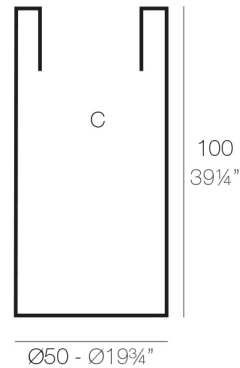

Weight

5.5 Kg

CILINDRO ALTO Ø50 x 75cm C = Ø43 x 75 cm
HIGH CYLINDER Ø19¾" x 29½" C = Ø17" x 29½"

Finishes

SIMPLE

Ref. 40450

Matt finishes pot one wall

LACQUERED

Weight

8.5 Kg

CILINDRO ALTO Ø50 x 100cm C = Ø38 x 100 cm
HIGH CYLINDER Ø19 3/4" x 39 1/4" C = Ø15" x 39 1/4"

Finishes

SIMPLE

Ref. 40451

Matt finishes pot one wall

BASIC