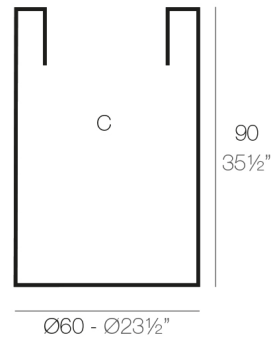

Weight

8.5 Kg

CILINDRO ALTO Ø60 x 90cm
HIGH CYLINDER Ø23½" x 35½"

C = Ø51 x 90 cm
C = Ø20" x 35½"

Finishes

SIMPLE

Ref. 40460

Matt finishes pot one wall