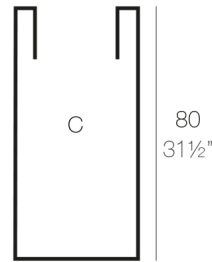

Weight

3.3 Kg

Ø40 - Ø15³/₄"

CILINDRO ALTO Ø40 x 60cm C = Ø33 x 60 cm
HIGH CYLINDER Ø15³/₄" x 23¹/₂" C = Ø13" x 23¹/₂"

Finishes

SIMPLE

Ref. 40440

Matt finishes pot one wall

Weight

6.5 Kg

Ø40 - Ø15³/₄"

CILINDRO ALTO Ø40 x 80cm C = Ø30 x 80 cm
HIGH CYLINDER Ø15³/₄" x 31¹/₂" C = Ø11³/₄" x 31¹/₂"

Finishes

SIMPLE

Ref. 40441

Matt finishes pot one wall