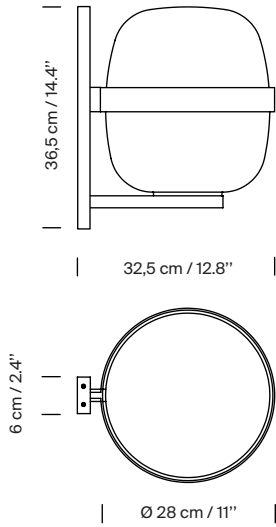

Modelo:

Collection:
Table lamps

Pendant lamps

Wall lamps (Outdoor)

Outdoor lamps