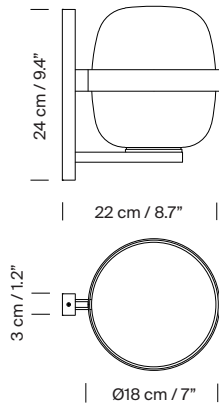

Maintenance:

Clean with a smooth cloth. Do not use ammonia, solvents or abrasive cleaning products.

Others:

The lamp is delivered in one package.
The assembly instructions are delivered with the product.

Model: