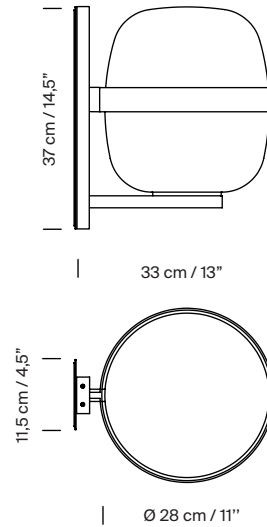

Modelo:

Collection:
Table lamps

Pendant lamps

Wall lamps (Outdoor)

Outdoor lamps