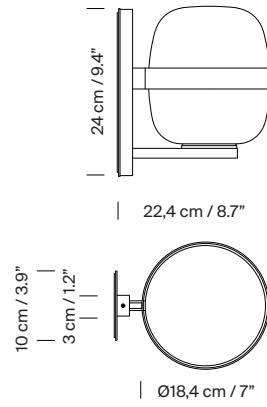

Maintenance:

Clean with a smooth cloth. Do not use ammonia, solvents or abrasive cleaning products.

Others:

The lamp is delivered in one package.
The assembly instructions are delivered with the product.

Model: