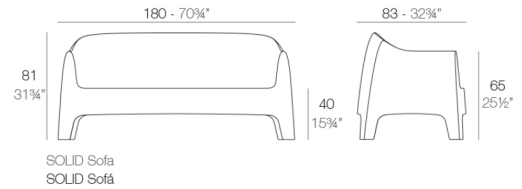

Finishes

BASIC PP

Ref. 55022

Available in various colors

COLOR	BASIC INJECTION PP
BLACK 3126	☐
WHITE 3102	☐
ACUALIS NAPA41	☐
BRONZE 3120	☐
RED 3117	☐
ECRU 3111	☐
WHITE	☐
BLACK	☐
BRONZE	☐
ECRU	☐

NAUTIC Soft leather like fabric suitable for indoor and outdoor use. Standard option for upholstery.