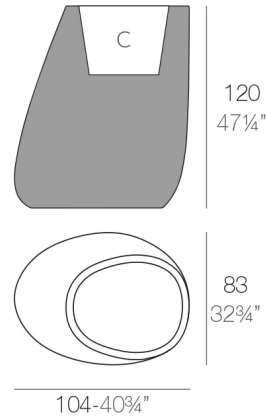

### Weight

25 Kg

STONE Macetero 120 C = 65 x 56 x 46 cm  
STONE Planter 120 C = 25 1/2" x 22" x 18"