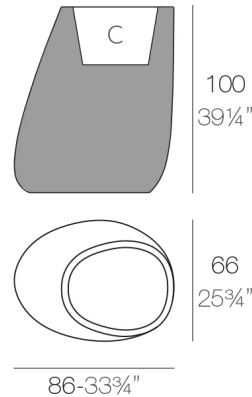

### Weight

16 Kg

STONE Macetero 100 C = 54 x 44 x 39 cm  
STONE Planter 100 C = 21 1/4" x 15 1/4" x 15 1/4"