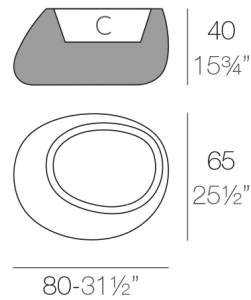

STONE Macetero 40 C = 52 x 39 x 26 cm
STONE Planter 40 C = 20 1/2" x 15 1/4" x 10 1/4"

Finishes

BASIC

Ref. 55008A

Matt Polyethylene

SELF-WATERING

Ref. 55008R

Self-watering system included in all planters except those with basic finish

LACQUERED

Ref. 55008F

Lacquered Polyethylene

RGBW LED

Ref. 55008L

Unit with internal lighting with RGBW LED technology and remote control unit for switching colors. Available only in matte ice white finish. Remote control included.

RGBW LED DMX

Ref. 55008D

Unit with internal lighting with RGBW LED technology and remote control unit for switching colors. Also controlled by DMX-1024 (wireless), enabling communication between one or more products simultaneously via the DMX transmitter (not included).

RGBW LED BATTERY

Ref. 55008Y