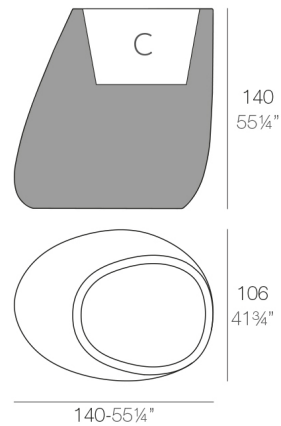

### Weight

42 Kg

STONE Macetero XL C = 90 x 72 x 62 cm  
STONE Planter XL C = 35 1/2" x 28 1/4" x 24 1/2"