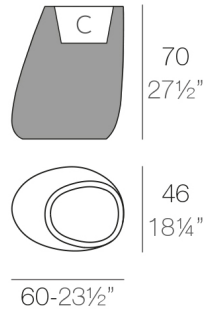

### Weight

8 Kg

STONE Macetero 70 C = 37 x 29 x 28 cm  
STONE Planter 70 C = 14½" x 11½" x 10¼"