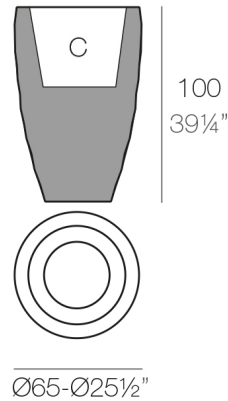

### Weight

6 Kg

Ø55-Ø21¾"

VASES Macetero Ø55  
VASES Planter Ø55

C = Ø46 x 30 cm  
C = Ø18" x 11¾"

### Weight

12.5 Kg

VASES Macetero Ø65

VASES Planter Ø65

C = Ø50 x 39 cm

C = Ø19 3/4" x 15 1/4"