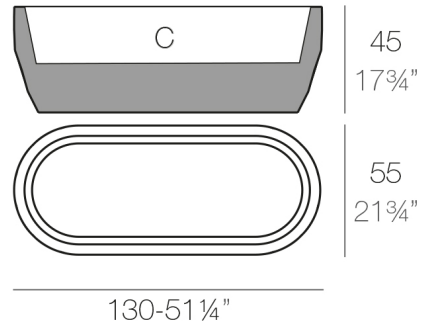

VASES Jardinera C = 120 x 46 x 39 cm
VASES Jardiniere C = 47 1/4" x 18" x 15 1/4"

Finishes

BASIC

Ref. 47130A

Matt Polyethylene

SELF-WATERING

Ref. 47130R

Self-watering system included in all planters except those with basic finish

LACQUERED

Ref. 47130F

Lacquered Polyethylene

RGBW LED

Ref. 47130L

Unit with internal lighting with RGBW LED technology and remote control unit for switching colors. Available only in matte ice white finish. Remote control included.

RGBW LED DMX

Ref. 47130D

Unit with internal lighting with RGBW LED technology and remote control unit for switching colors. Also controlled by DMX-1024 (wireless), enabling communication between one or more products simultaneously via the DMX transmitter (not included).

RGBW LED BATTERY

Ref. 47130Y