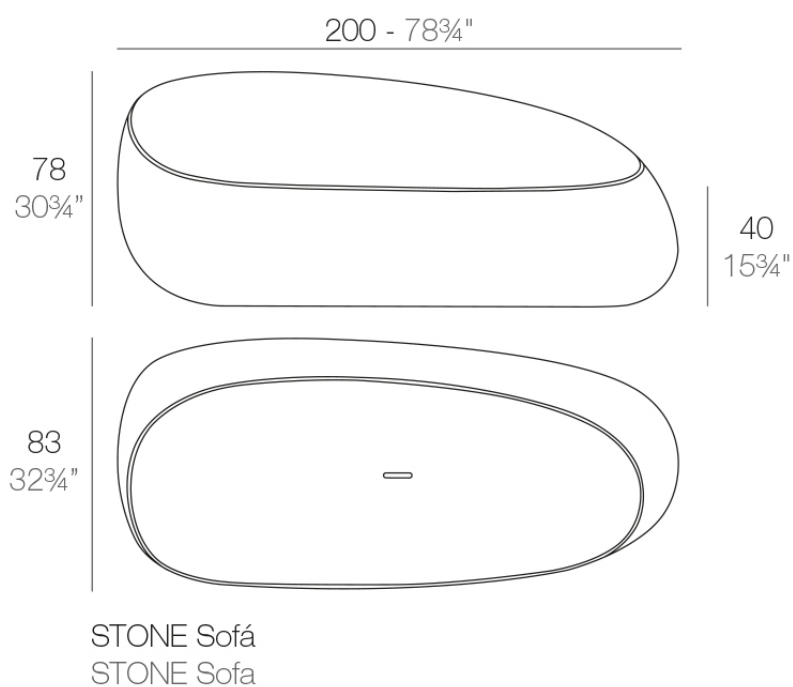

Info

Description

Made of polyethylene resin by rotational moulding. 100% Recyclable. Item suitable for indoor and outdoor use. Available in different finishes.

Weight: 40 Kg

Accessories

- Fabric

Finishes

finishes