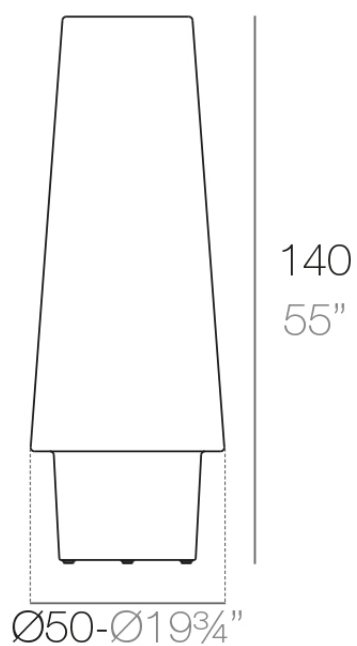

Info

Description

Made of polyethylene resin by rotational moulding. 100% Recyclable. Item suitable for indoor and outdoor use. Available in different finishes.

Weight: 10.73 Kg

ULM Lámpara
ULM Lamp

Finishes