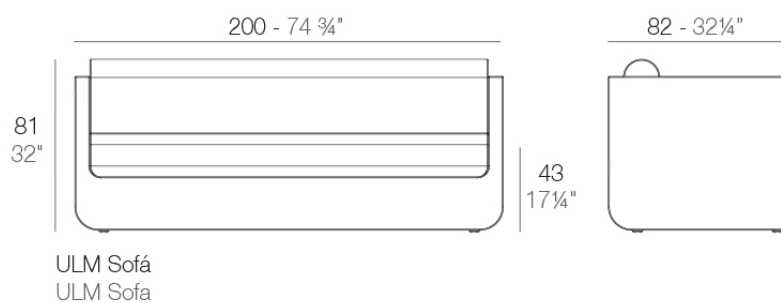

Info

Description

Made of polyethylene resin by rotational moulding. 100% Recyclable. Item suitable for indoor and outdoor use. Available in different finishes.

Weight: 46.25 Kg

Finishes

finishes

BASIC

Ref. 54135