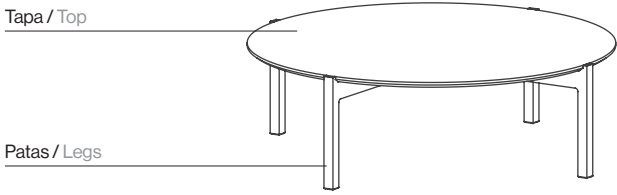

Lotta | Acabados / Finishes

Colores aproximados
Approximate colours

Mesas de centro
Coffee tables

Tapa | Top

Patatas | Legs