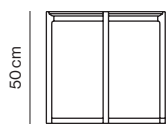

Lotta

Antoni Arola

Colección de mesas de centro y auxiliares. Las mesas de centro están compuestas por una tapa circular de mármol negro o blanco y patas de madera maciza de nogal. Las mesas auxiliares están compuestas por una tapa circular de mármol negro o blanco, o MDF chapado en nogal y patas de madera maciza de nogal. La mesa de Ø45x50 cm ofrece la tapa con acabado en laca y patas en madera maciza de haya.

Collection of coffee and occasional tables. The coffee tables comprising circular top in black or white marble and legs in solid walnut wood. The side tables comprising circular top in black or white marble or MDF veneered in walnut and legs in solid walnut wood. The Ø45x50cm table offers a lacquered finish top and legs in solid beech wood.

Mesas auxiliares y de noche

Side and bedside tables

Ø45 cm

LOTTA-45R

Ø45x50 cm

0,172 m³ 7 Kg

Mármol 19 Kg
Marble 19 Kg

Tapa laca / Patas haya
Lacquered top / Beech legs

Tapa mármol negro o blanco / Patas haya
Black or white marble top / Beech legs

Tapa laca / Patas nogal
Lacquered top / Walnut legs

Tapa nogal / Patas nogal
Walnut top / Walnut legs

Tapa mármol negro o blanco / Patas nogal
Black or white marble top / Walnut legs