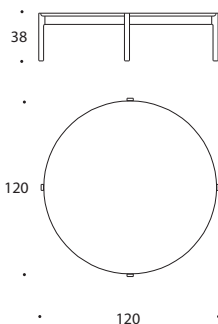

LOTTA-54R Ø55x45 cm

0'162 m³ 17 kg / 7 kg

Tapa mármol / Patas nogal natural Marble top / Natural walnut legs

Tapa nogal natural / Patas nogal natural Natural walnut top / Natural walnut legs

Tapa mármol / Patas haya Marble top / Beech legs

A collection of coffee tables, comprising circular top made in marble or MDF veneered in walnut, and solid walnut wood legs.

Mesas de centro Coffee tables

LOTTA-77R Ø70x45 cm

0'283 m³ 27 kg

Tapa mármol	Marble top	blanco	negro
		white	black

LOTTA-00R Ø100x38 cm

0'494 m³ 50 kg

Tapa mármol	Marble top	blanco	negro
		white	black

LOTTA-22R Ø120x38 cm

0'698 m³ 71 kg

Tapa mármol	Marble top	blanco	negro
		white	black

acabados finishes

madera wood