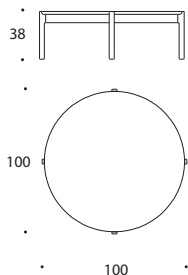

A collection of coffee tables, comprising circular top made in marble or MDF veneered in walnut, and solid walnut wood legs.

Mesas de centro Coffee tables

LOTTA-77R Ø70x45 cm

0'283 m³ 27 kg

Tapa mármol	Marble top	blanco	negro
		white	black

LOTTA-00R Ø100x38 cm

0'494 m³ 50 kg

Tapa mármol	Marble top	blanco	negro
		white	black

LOTTA-22R Ø120x38 cm

0'698 m³ 71 kg

Tapa mármol	Marble top	blanco	negro
		white	black

acabados finishes

madera wood