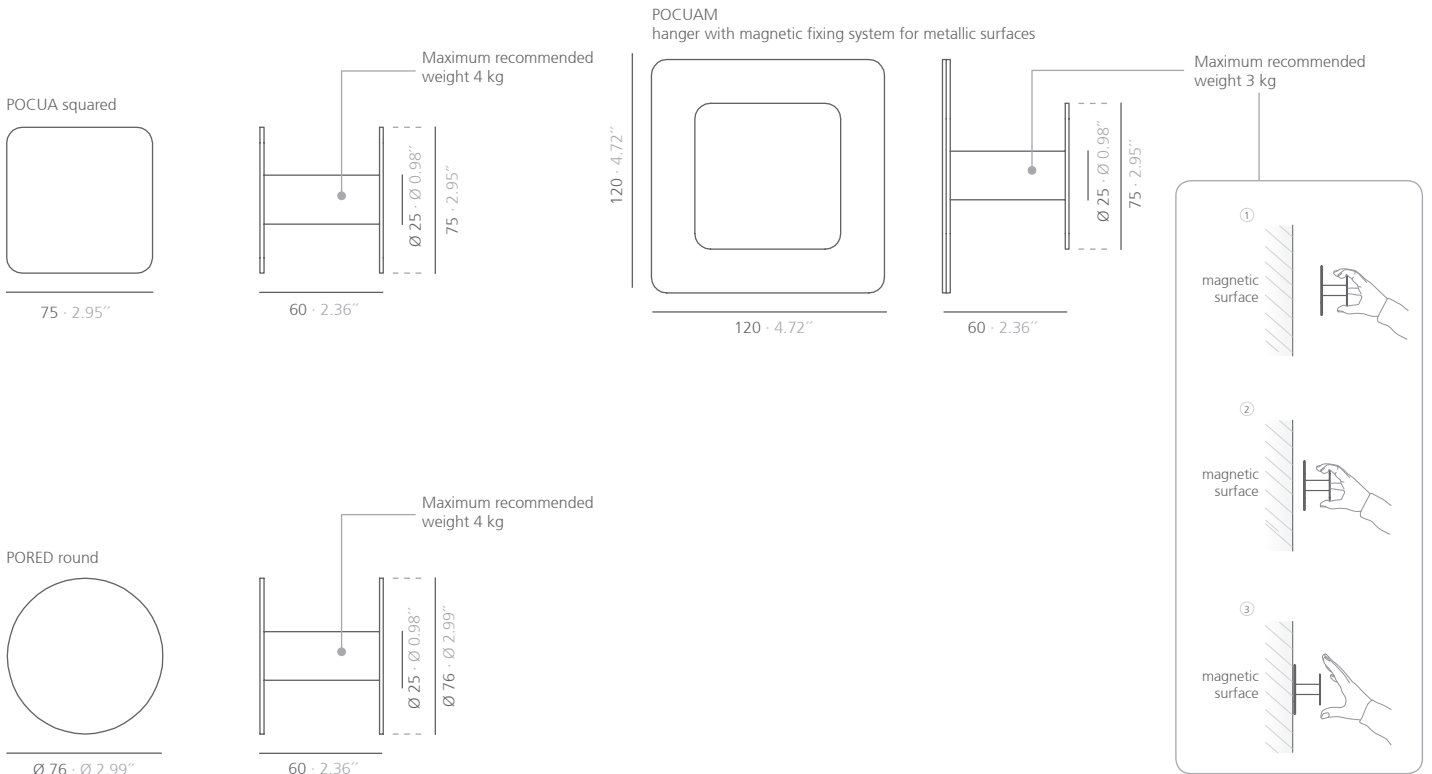

systemtronic  
datasheet POINTO

General description:

Attractive wall hooks, the range of colours and shapes (squared and round) allows multiple compositions. Made of painted steel sheet, they have a simple mounting system.

Designer: STC Studio.

Technical description:

POCUA SQUARED

·Material: Steel.  
·Dimensions: 75x60x75mm  
2.95x2.36x2.95"

PORED ROUND

·Material: Steel.  
·Dimensions: Ø76x60mm  
Ø2.99x2.36"

POCUAM

·Material: Steel.  
·Dimensions: 120x120x60mm  
4.72x4.72x2.36"