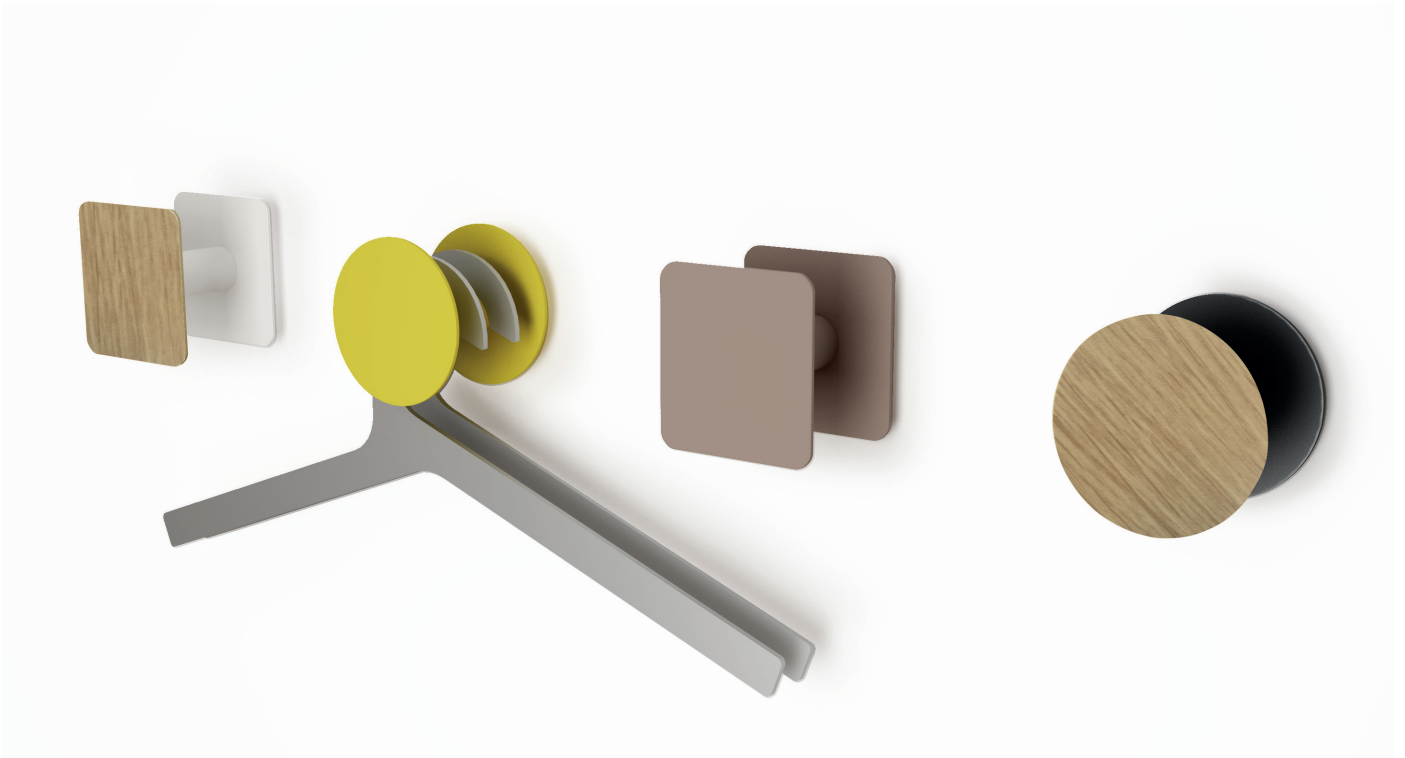

systemtronic  
datasheet POINTO

General description:

Attractive wall hooks, the range of colours and shapes (squared and round) allows multiple compositions. Made of painted steel sheet, they have a simple mounting system.

Designer: STC Studio.

Technical description:

POCUA SQUARED

·Material: Steel.  
·Dimensions: 75x60x75mm  
2.95x2.36x2.95"

PORED ROUND

·Material: Steel.  
·Dimensions: Ø76x60mm  
Ø2.99x2.36"

POCUAM

·Material: Steel.  
·Dimensions: 120x120x60mm  
4.72x4.72x2.36"