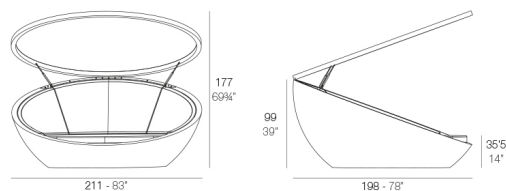

RGBW LED BATTERY

Ref. 54136Y

ULM Daybed con parasol
ULM Daybed with sunroof

	Open Abierto	Close Cerrado	Rotation Giro	Thick cushion Grosor acolchado
Daybed with sunroof	69 3/4"	37"	353° 360°	3 1/2"
Daybed con parasol	177"	99"		8"