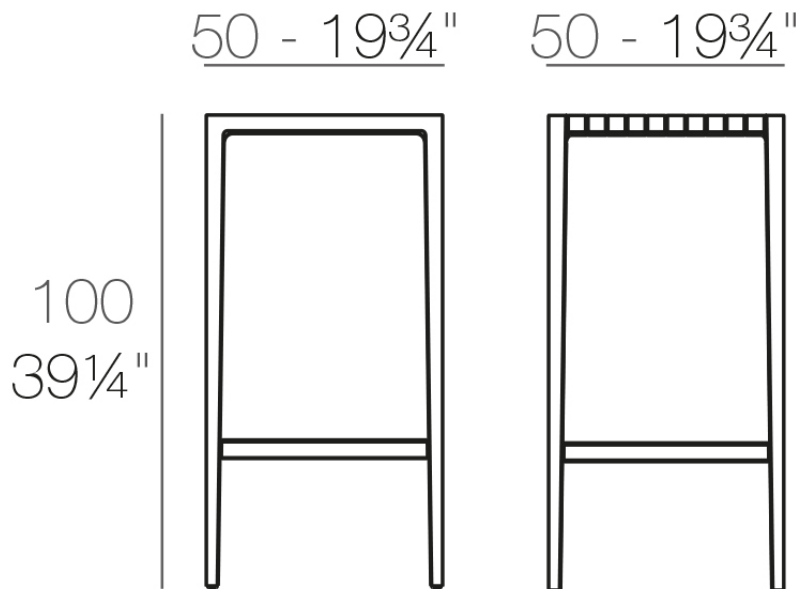

Info

Description

Made of injected polypropylene with fiber glass. Stackable. Available in several colors. Item suitable for indoor and outdoor use.

Weight: 8.23 Kg

SPRITZ Mesa Alta
SPRITZ Bar Table

Finishes