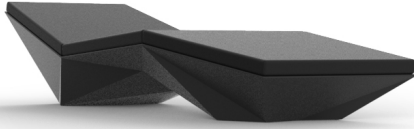

FAZ SUN CHAISE LONGUE

By Ramon Esteve

Ramón Esteve, architect of harmony, serenity, timelessness and universality has created mineral and emphatic shapes that make FAZ a design that contextualizes with homes and installations. An ambience, encircling as a result of the blissful combination of the material and lighting, so that the sole sensation would be its fusion. Their VONDOM spirit is experienced exclusively in the quality of the material that permits an exterior using even in the most exacting environments. The modularity of FAZ permits the consumers to adapt the furniture and flowerpots to their style and needs without losing the harmony of this furniture set. It's upholstery is available in excellent quality nautical canvas or polyester fabric. The result is a product that transmits essence, that contains the complexity and the density of a work finalized to the extreme degree, the purpose of which is to create desirable places to live. ca vivir.

View online: <https://www.vondom.com/us/products/54008>

Features

Description

Made of polyethylene resin by rotational moulding. 100% Recyclable. Item suitable for indoor and outdoor use. Available in different finishes.