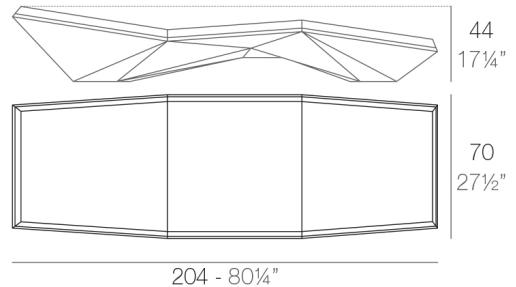

View online: <https://www.vondom.com/us/products/54008>

Features

Description

Made of polyethylene resin by rotational moulding. 100% Recyclable. Item suitable for indoor and outdoor use. Available in different finishes.

Weight

31 Kg

Includes

CREVIN Upholstery fabric, that as and natural appearance and can be easy cleaned by washing machines, allowing an easy removal of mildew. Suitable for indoor and outdoor use

NAUTIC Soft leather like fabric suitable for indoor and outdoor use. Stantard option for upholstery.

SILVERTEX Vinyl fabric suitable for indoor and outdoor use. Special option for upholstery.

FAZ Tumbona
FAZ Sun Chaise

Finishes

BASIC

Ref. 54008

Matt Polyethylene

LACQUERED

Ref. 54008F

Lacquered Polyethylene

LIGHT

Ref. 54008W

White internally lit unit with LED technology. Available only in matte

RGBW LED DMX

Ref. 54008D

Unit with internal lighting with RGBW LED technology and remote control unit for switching colors. Also controlLED by DMX-1024 (wireless), enabling communication between one or more products simultaneously via the DMX transmitter (not included).

RGBW LED BATTERY

Ref. 54008Y

Unit with internal lighting with battery-powered RGBW LED technology. Includes charger and remote control for switching colors and charger. Available only in matte ice white finish.