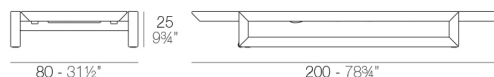

FRAME Tumbona
FRAME Sun Chaise

Finishes

BASIC

Ref. 54097

Matt Polyethylene

LACQUERED

Ref. 54097F

Lacquered Polyethylene

COLOR	BASIC	LACQUERED / LACADO
BLACK 3126	☐	☐
WHITE 3102	☐	☐
ACUALIS NAPA41	☐	☐
BRONZE 3120	☐	☐
STEEL 3112	☐	☐
ECRU 3111	☐	☐