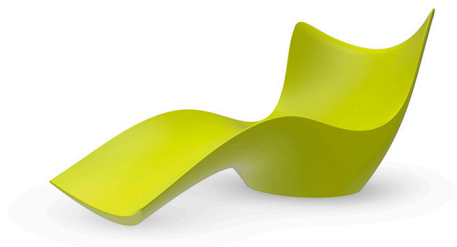

SURF SUN LOUNGER

By **KARIM**

The flowing wave that composes the seat and leg rest of SURF alludes to a sense of calm. It is a soft swell in lux, a fluid gesture that changes as the light does. The method of its creator is to replace the World's canvas for a new well-being that invokes a calmness and casualness, that are driven by vibrant shapes which are refreshing, awakening, and elevating and are metaphors for a new global dynamism.

View online: <https://www.vondom.com/us/products/51011>

Features

Description

Made of polyethylene resin by rotational moulding. 100% Recyclable. Item suitable for indoor and outdoor use. Available in different finishes.

Weight

25 Kg