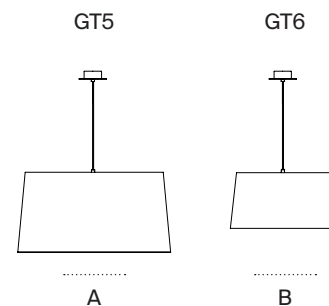

GT5 / GT6

Santa & Cole Team. 1994
Pendant lamp

The GT5 and GT6 are ideal for average-sized spaces and domestic use. The pendant lamps feature beautiful ribbon shades that add elegance and a touch of colour to a neutral room.

General description:

2 lampshade options: GT5 / GT6.

Circular metallic canopy satin nickel or textured white, black finished for a double or simple lamp socket.

Suitable for side entry adaptor.

Lower disk in translucent white PVC:

(A) GT5: Ø 40cm / 15.7"

(B) GT6: Ø 36cm / 14.2"

Suitable for Junction Box Ø 11,7 cm / 4.6" (UL market).

Electric cable length: 3 m / 118.1"

Available colours:

GT5, GT6 Natural ribbon	GT5, GT6 Red-amber ribbon	GT5, GT6 Black ribbon	
GT5, GT6 Tile Raw Color ribbon	GT5, GT6 Mustard Raw Color ribbon	GT5, GT6 Green Raw Color ribbon	GT6 White linen

Approximate weight (unpacked):

GT5: 3,5 kg / 7.7 lb

GT6: 2,5 kg / 5.5 lb

Light source:

Recommended light sources:

1 x / 2 x LED bulb 10 W

Other light sources: Máx. 100 W

E27 - E26

(Max. hgt. 130 mm / 5.1")

Light source not included.

Suitable only for indoor use.

Always use the light source recommended or equivalent.

Input voltage: 100, 120, 230 Vac.

(50 Hz / 60 Hz). According to destination