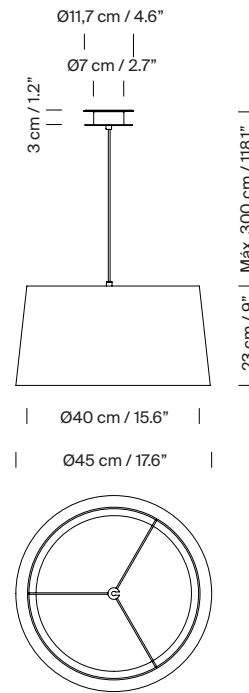

GT5 / GT6

Santa & Cole Team. 1994
Pendant lamp

Model B: GT6

Collection:

Table lamps

Floor lamps

Pendant lamps

Wall lamps