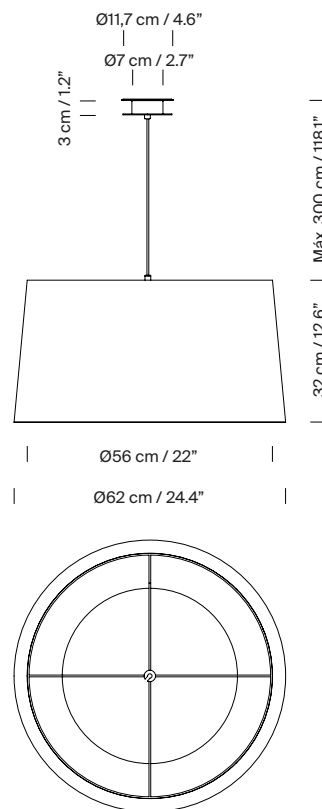

GT5 / GT6

Santa & Cole Team. 1994
Pendant lamp

Regulations:

CE
UNE-EN 60598
UNE-EN 55015
UNE-EN 60529

UL

Dry location only
UL-1598
E-353545

Maintenance:

Clean with a smooth cloth. Do not use ammonia, solvents or abrasive cleaning products.

Others:

The lamp is delivered in different packages.
The assembly instructions are delivered with the product.

Model A: GT5

CE

c UL US