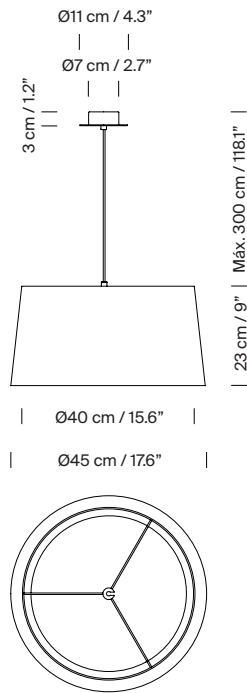

GT5 / GT6

Santa & Cole Team. 1994
Pendant lamp

Model B: GT6

Collection:

Table lamps

Floor lamps

Pendant lamps

Wall lamps