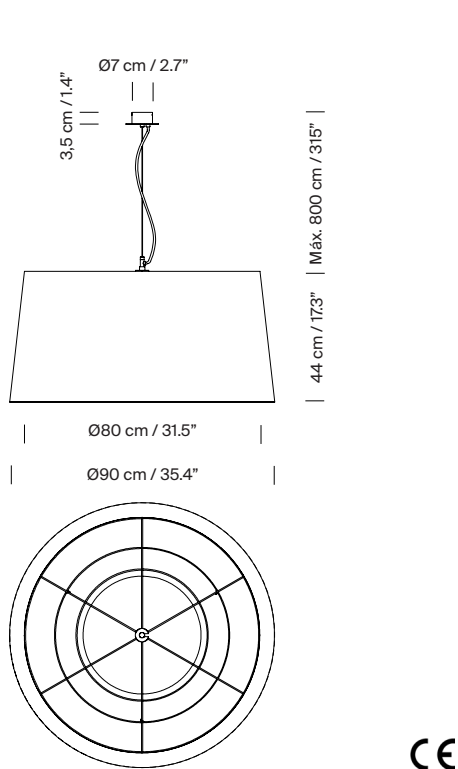

GT7

Santa & Cole Team. 2000
Pendant lamp

Regulations:

CE
UNE-EN 60598
UNE-EN 55015
UNE-EN 60529

UL
Dry location only
UL-1598
E-353545

Maintenance:

Clean with a smooth cloth. Do not use ammonia, solvents or abrasive cleaning products.

Others:

The lamp is delivered in different packages.
The assembly instructions are delivered with the product.

Model (CE):