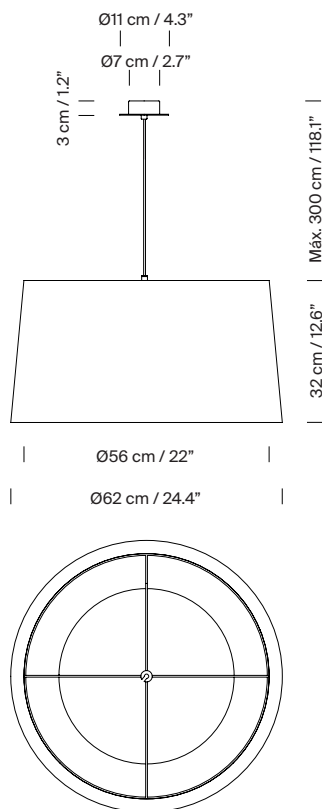

GT5 / GT6

Santa & Cole Team. 1994
Pendant lamp

Regulations:

CE
UNE-EN 60598
UNE-EN 55015
UNE-EN 60529

UL

Dry location only
UL-1598
E-353545

Maintenance:

Clean with a smooth cloth. Do not use ammonia, solvents or abrasive cleaning products.

Others:

The lamp is delivered in different packages.
The assembly instructions are delivered with the product.

Model A: GT5