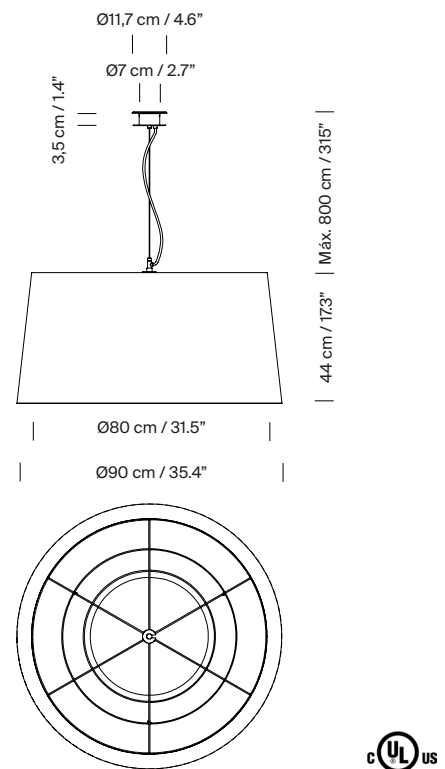

Model (UL):

Collection:

Table lamps

Floor lamps

Pendant lamps

Wall lamps