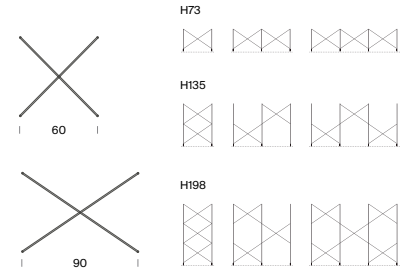

# Structure

— Floor version (Wall mounted)

— Wall version

— Free-standing version

# Shelves

The shelves come in packs of 2 units.

— Depth 36cm

— Depth 24cm