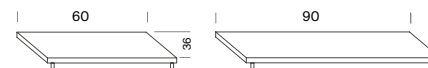

* Wooden cabinets with white, black or gray structure.

— Cabinet top cover