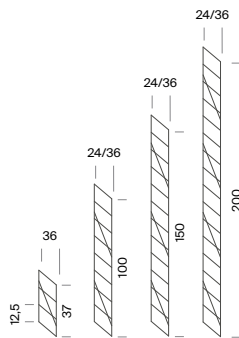

— Wall version