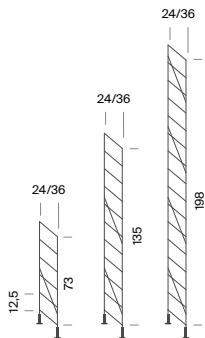

Structure

— Floor version (Wall mounted)