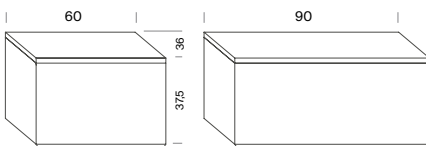

— Desk*

* Only for floor wall or floor version (wall mounted) structure.

— Cabinet*

* Wooden cabinets with white, black or gray structure.

— Cabinet top cover