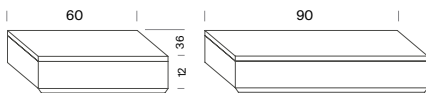

Complements

Depth 36cm

— Drawer*

* Only for floor wall or floor version (wall mounted) structure. An additional shelf as top cover is necessary.

— Inclined shelf