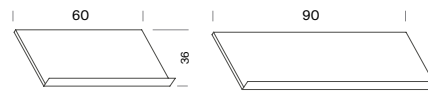

Structure

— Floor version (Wall mounted)

— Wall version

— Free-standing version

Shelves

The shelves come in packs of 2 units.

— Depth 36cm

— Depth 24cm

Complements

Depth 36cm

— Drawer*

* Only for floor wall or floor version (wall mounted) structure. An additional shelf as top cover is necessary.

— Inclined shelf

— Desk*

* Only for floor wall or floor version (wall mounted) structure.

— Cabinet*

* Wooden cabinets with white, black or gray structure.

— Cabinet top cover

— Grid shelf

— Clothes hanger bar