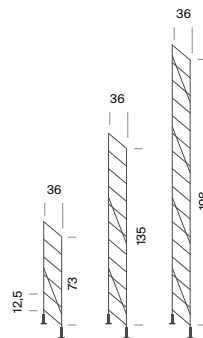

# Structure

— Floor version (Wall mounted)

— Wall version

— Free-standing version

# Shelves

The shelves come in packs of 2 units.

— Depth 36cm

— Depth 24cm