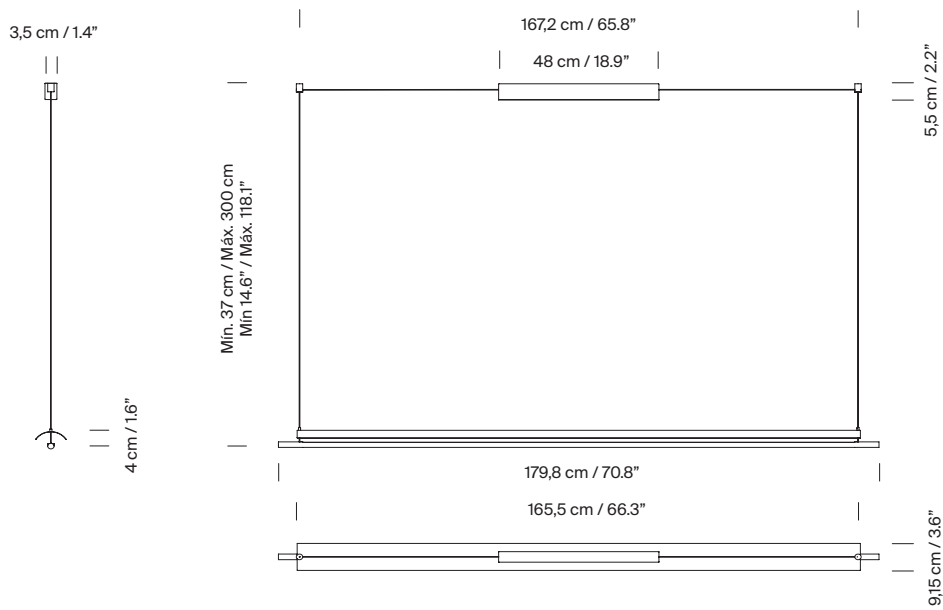

General description:

Black metal structure with matte finish.
S&C white metallic shade with brilliant finish (exterior).
Polycarbonate diffuser.
Electric cable length: 3 m / 118,1"

Approximate weight (unpacked):

Others:

The lamp is delivered in different packages.
The assembly instructions are delivered with the product.

Lámina

Antoni Arola. 2018
Pendant lamps

Modelo A: Lámina 45

Modelo B: Sistema Lámina 45

Lámina

Antoni Arola. 2018
Pendant lamps

Model C: Lámina 85

Model D: Sistema Lámina 85

Lámina

Antoni Arola. 2018
Pendant lamps

Model E: Lámina 165

Model F: Lámina Mayor