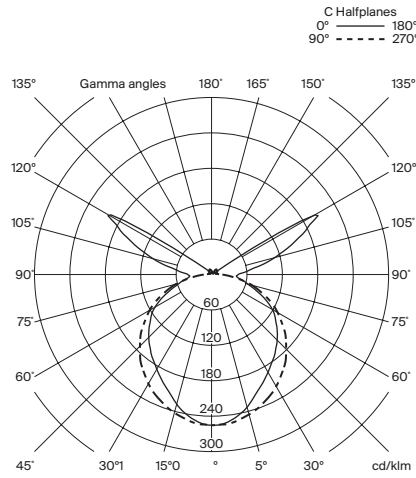

Modelo C: Lámina 85