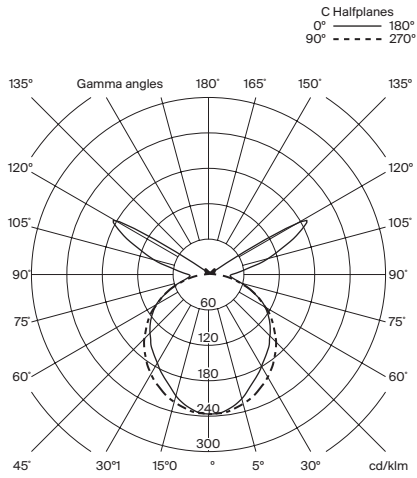

Lámina

Antoni Arola. 2018
Pendant lamps

Modelo A: Lámina 45