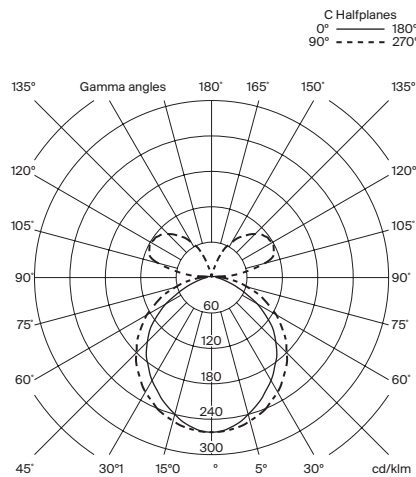

Modelo F: Lámina Mayor

Regulations:

CE
UNE-EN 60598
UNE-EN 55015
UNE-EN 60529

UL

UL-1598
UL-8750
E-336377
Dry location only

Maintenance:

Clean with a smooth cloth. Do not use ammonia, solvents or abrasive cleaning products.

Others:

The lamp is delivered in different packages.
The assembly instructions are delivered with the product.