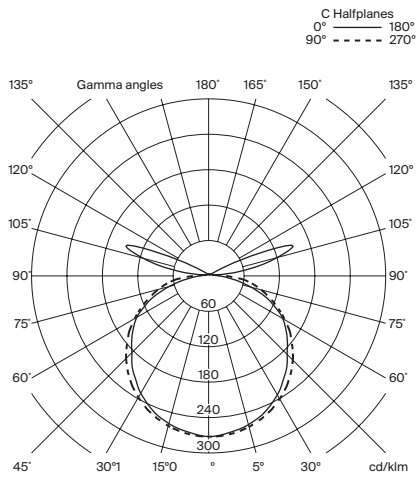

Modelo E: Lámina 165