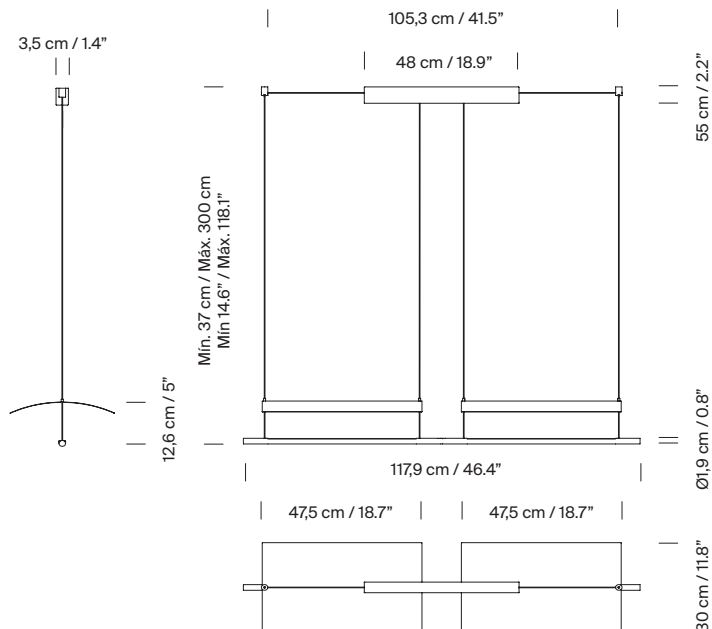

General description:

Black metal structure with matte finish.
S&C white metallic shade with brilliant finish (exterior).
Polycarbonate diffuser.
Electric cable length: 3 m / 118,1"

Approximate weight (unpacked):

Others:

The lamp is delivered in different packages.
The assembly instructions are delivered with the product.

Lámina

Antoni Arola. 2018
Pendant lamps

Modelo A: Lámina 45

Modelo B: Sistema Lámina 45

Lámina

Antoni Arola. 2018
Pendant lamps

Model C: Lámina 85

Model D: Sistema Lámina 85

Lámina

Antoni Arola. 2018
Pendant lamps

Model E: Lámina 165

Model F: Lámina Mayor