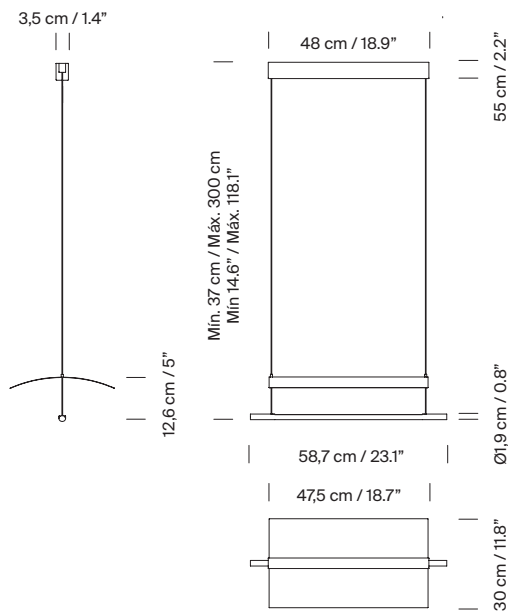

General description:

Black metal structure with matte finish.
S&C white metallic shade with brilliant finish (exterior).
Polycarbonate diffuser.
Electric cable length: 3 m / 118,1"

Approximate weight (unpacked):

Others:

The lamp is delivered in different packages.
The assembly instructions are delivered with the product.

Lámina

Antoni Arola. 2018
Pendant lamps

Modelo A: Lámina 45

Modelo B: Sistema Lámina 45

Lámina

Antoni Arola. 2018
Pendant lamps

Model C: Lámina 85

Model D: Sistema Lámina 85

Lámina

Antoni Arola. 2018
Pendant lamps

Model E: Lámina 165

Model F: Lámina Mayor