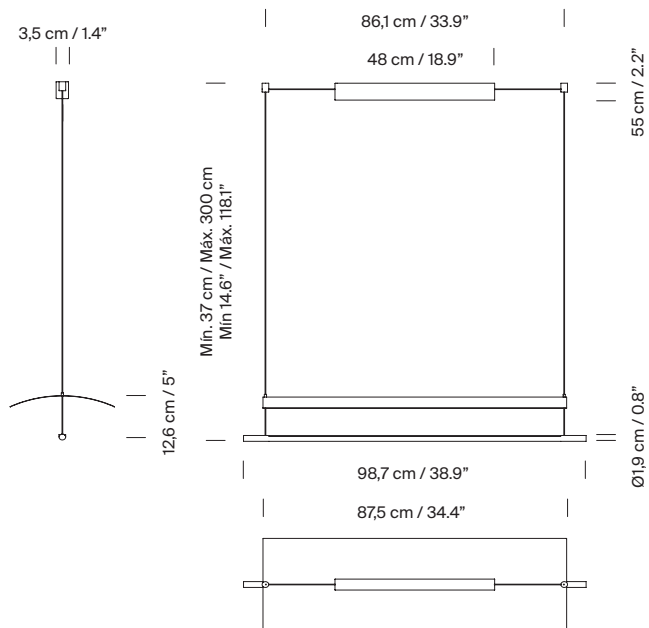

General description:

Black metal structure with matte finish.
S&C white metallic shade with brilliant finish (exterior).
Polycarbonate diffuser.
Electric cable length: 3 m / 118,1"

Approximate weight (unpacked):

Others:

The lamp is delivered in different packages.
The assembly instructions are delivered with the product.

Lámina

Antoni Arola. 2018
Pendant lamps

Modelo A: Lámina 45

Modelo B: Sistema Lámina 45

Lámina

Antoni Arola. 2018
Pendant lamps

Model C: Lámina 85

Model D: Sistema Lámina 85

Lámina

Antoni Arola. 2018
Pendant lamps

Model E: Lámina 165

Model F: Lámina Mayor