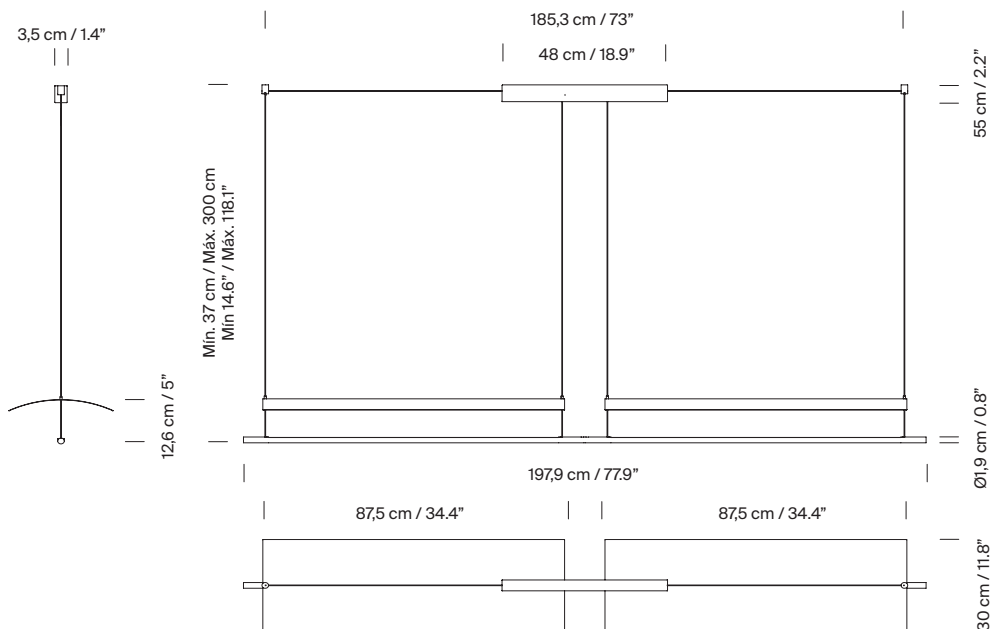

General description:

Black metal structure with matte finish.
S&C white metallic shade with brilliant finish (exterior).
Polycarbonate diffuser.
Electric cable length: 3 m / 118,1"

Approximate weight (unpacked):

Others:

The lamp is delivered in different packages.
The assembly instructions are delivered with the product.

Lámina

Antoni Arola. 2018
Pendant lamps

Modelo A: Lámina 45

Modelo B: Sistema Lámina 45

Lámina

Antoni Arola. 2018
Pendant lamps

Model C: Lámina 85

Model D: Sistema Lámina 85

Lámina

Antoni Arola. 2018
Pendant lamps

Model E: Lámina 165

Model F: Lámina Mayor