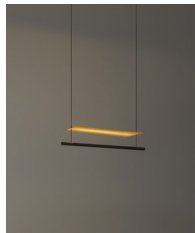

General description:

Anodized aluminum shade with matt gold finish.
Black metal structure with matte finish.
Polycarbonate diffuser.
Dimmer and switch incorporated into the luminaire.
Electric cable length: 2,5 m / 98.4"

Lámina Dorada 45

Lámina Dorada 45

Lámina Dorada 45