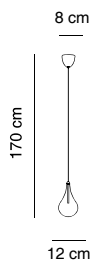

## Drop Led

Design by Cristian Cubiñá

---

Pantalla cristal borosilicato transparente  
**Shade borosilicate transparent glass**

Estructura hierro  
**Structure iron**

Driver electrónico  
**Electronic driver**

Lámpara Led incluida, reemplazable, no regulable  
**Led lamp included, replaceable, not dimmable**

---

5111/016LED cromo **chrome**

≡ G4 Led 1,5W 110lm 2700K

---

CE IP20 **A++**

**ALMA**light  
Barcelona