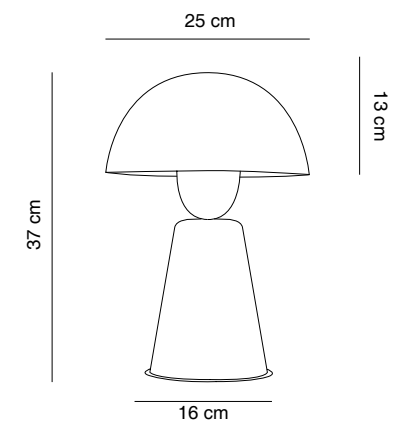

Star

Design by Cristian Cubiña

Pantalla metacrilato opal
Shade opal methacrylate

Estructura hierro pintado brillante
Structure iron painted gloss

Con regulador
With dimmer

Lámpara Led no incluida
Led lamp not included

2085/011 blanco *white*

2085/018 negro *black*

E27 LED

CE

Acabados / *Finishes*

Otros acabados disponibles bajo pedido
Other finishes available upon request

ALMAlight
Barcelona