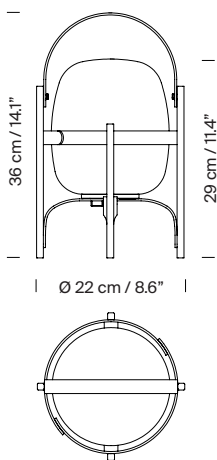

Regulations:

CE
UNE-EN 60598
UNE-EN 55015
UNE-EN 60529

Maintenance:

Clean with a smooth cloth. Do not use ammonia, solvents or abrasive cleaning products.

Others:

The lamp is delivered in one package.
The assembly instructions are delivered with the product.

Model: