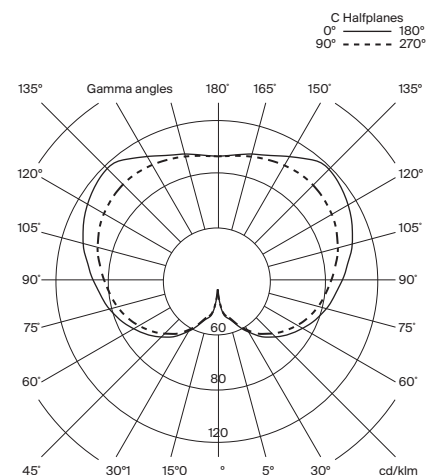

Cestita Alubat

Miguel Milá. 2020
Table Lamps

Cestita Alubat is the latest addition to the Cesta family. Robust yet lightweight, this version is ready for action indoors and out. Its aluminium structure, with a closed plastic balloon for better sealing and a rechargeable battery, is distinguished in its black and white sobriety. The three light intensities: full, standard or low, make this lamp excellent company for adventures or quiet time alike.

The Cesta family is made up of the Cesta, Cestita, Cestita Bateria, Cestita Alubat, Cesta Metálica, and Cestita Metálica table lamps, the Wally wall lamp, and the Globo Cesta and Globo Cestita pendant lamps, symbols of Mediterranean warmth and well-being. These masterpieces by Miguel Milá are part of our Design Classics collection, a series of objects created throughout the Modernist era.

General description:

Black aluminium structure.

White opal polyethylene lampshade.

Switch incorporated into the luminaire with 3 intensity levels.

Lithium battery.

Range: 5h on high power / 12h on medium power / 24h on minimum power.

Includes charger.

Battery charging time: 6.5h

Approximate weight (unpacked):

1,4 kg / 3 lb

Technical information:

Light source included (dimmable).

LED Module

Built-in dimmable LED

Rated input wattage: 2,5 W

Operating voltage: 2,9 VDC

Colour Temp.: 2.700 K

CRI: 90

Lifetime: 40.000 h

Luminous flux: 313 lm

3 light output intensities.

Energy efficiency class (E.E.C): A++ ... A.

Lamp suitable only for indoor use.

Always use this light source.

Input voltage: 100 ~ 240 Vac.

(50 Hz / 60 Hz). According to destination.