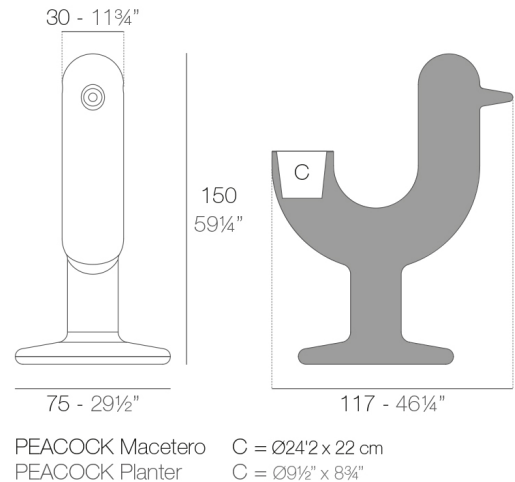

View online: <https://www.vondom.com/products/61001A>

Features

Description

Pot made of polyethylene resin by rotational moulding. 100% Recyclable. Item suitable for indoor and outdoor use. Available in different finishes.

Weight

17 Kg

Finishes

SELF-WATERING

Ref. 61001R

Self-watering system included in all planters except those with basic finish

LACQUERED

Ref. 61001F