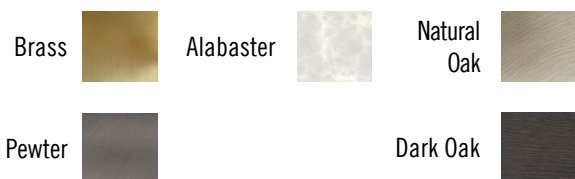

GENERAL SPECIFICATIONS

Installation	Ceiling
Ambient	Indoor
IP	20

MATERIALS

Body	Steel
Diffuser	Acrylic PMMA
Shade	Alabastro, Roble

FINISHES

Steel	Brass, Pewter
Alabaster	White
Acrylic PMMA	Opal
Oak	Natural, Dark

IMAGE

GENERAL DIMENSIONS

FINISHES

MAINTENANCE

Clean with a smooth cloth. Do not use ammonia, solvents or abrasive cleaning products.

DESCRIPTION

Set of pendants which evokes old empires, with brass rings and white alabaster plates. The light source is a plated LED with opal diffuser in acrylic material.