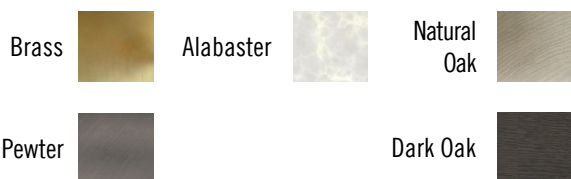

GENERAL SPECIFICATIONS

Installation	Ceiling
Ambient	Indoor
IP	20

MATERIALS

Body	Steel
Diffuser	Acrylic PMMA
Shade	Alabastro, Roble

FINISHES

Steel	Brass, Pewter
Alabaster	White
Acrylic PMMA	Opal
Oak	Natural, Dark

IMAGE

\* Image represents a 5 tier model

GENERAL DIMENSIONS

FINISHES

MAINTENANCE

Clean with a smooth cloth. Do not use ammonia, solvents or abrasive cleaning products.

DESCRIPTION

Set of pendants which evokes old empires, with brass rings and white alabaster plates. The light source is a plated LED with opal diffuser in acrylic material.