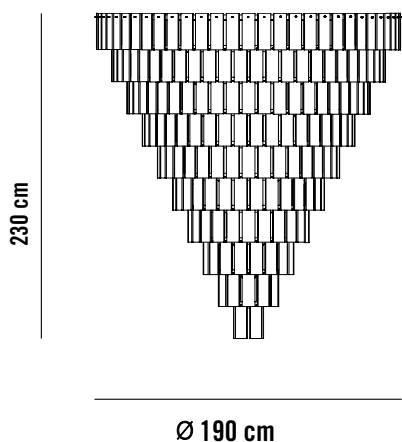

GENERAL DIMENSIONS