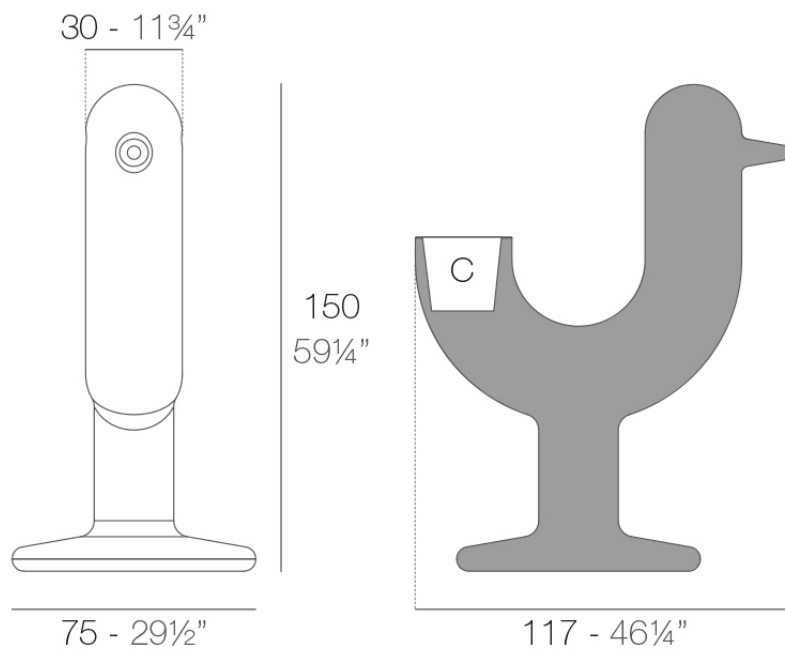

Pot made of polyethylene resin by rotational moulding. 100% Recyclable. Item suitable for indoor and outdoor use. Available in different finishes.

Weight: 17 Kg

PEACOCK Macetero C = 9 L (2 x 22 cm)
PEACOCK Planter C = 2 1/2 gal