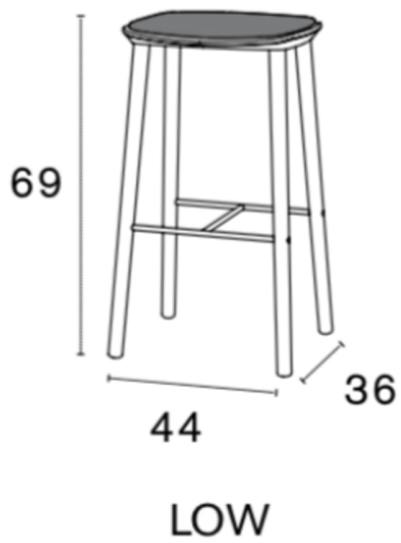

## BISELL STOOL

PRODUCT DATA SHEET

1901

1/3

**Model:** Bisell

**Manufactured in:** Spain-Europe (EU)

**Designers:** Estudi Manel Molina

Traditional and modern styles are perfectly balanced in the serene and discreet design of this chair which blends Treku features into warm and intimate settings. Its simple design combines a wooden top, solid wood and upholstery to obtain distinct finishings which, together with different wooden and metal bases, make it suitable for a variety of settings and uses, whether in the home or office.

## 1. Measurements

---