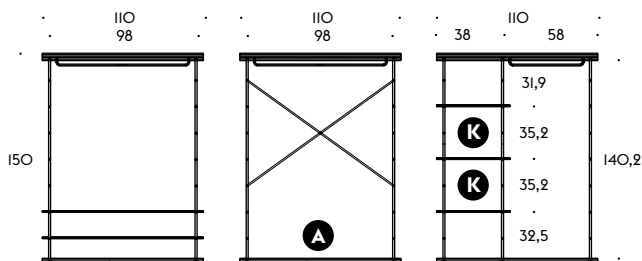

Height 150

Depth 35. Ref. **A131** **A132** **A133** **A134**

Depth 43. Ref. **A141** **A142** **A143** **A144**

OPEN WARDROBES

Height 150

Width 60

Depth 35. Ref.

V631

V632

Depth 43. Ref.

V641

V642

Height 150

Width 80

Depth 35. Ref.

V831

V832

Depth 43. Ref.

V841

V842

Height 150

Width 110

Depth 35. Ref.

V131

V132

V133

Depth 43. Ref.

V141

V142

V143

DESKTOP SHELVING

Height 150