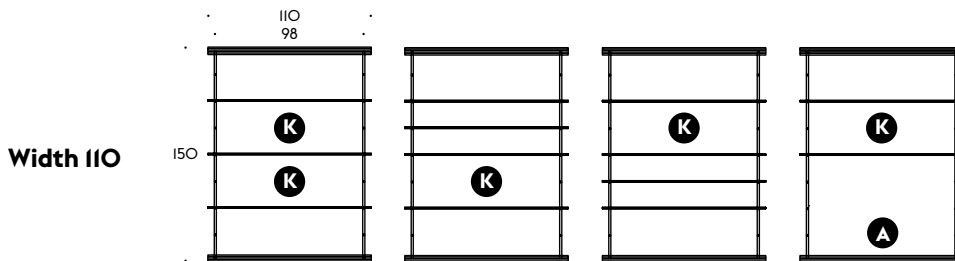

FLOOR SHELVING

Height 150

Depth 35. Ref. **A631** **A632** **A633** **A634**

Depth 43. Ref. **A641** **A642** **A643** **A644**

Height 150

Depth 35. Ref. **A831** **A832** **A833** **A834**

Depth 43. Ref. **A841** **A842** **A843** **A844**

Height 150

Depth 35. Ref. **A131** **A132** **A133** **A134**

Depth 43. Ref. **A141** **A142** **A143** **A144**

OPEN WARDROBES

Height 150

Width 60

Depth 35. Ref.

V631