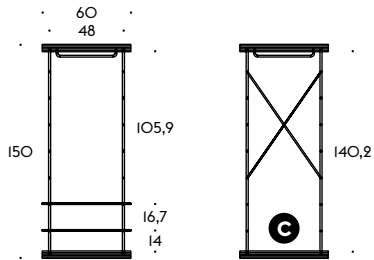

FLOOR SHELVING

Height 150

Depth 35. Ref. **A631** **A632** **A633** **A634**

Depth 43. Ref. **A641** **A642** **A643** **A644**

Height 150

Depth 35. Ref. **A831** **A832** **A833** **A834**

Depth 43. Ref. **A841** **A842** **A843** **A844**

Height 150

Depth 35. Ref. **A131** **A132** **A133** **A134**

Depth 43. Ref. **A141** **A142** **A143** **A144**

OPEN WARDROBES

Height 150

Width 60

Depth 35. Ref.

V631

V632

Depth 43. Ref.

V641

V642

Height 150

Width 80

Depth 35. Ref.

V831

V832

Depth 43. Ref.

V841

V842

Height 150

Width 110

Depth 35. Ref.

V131