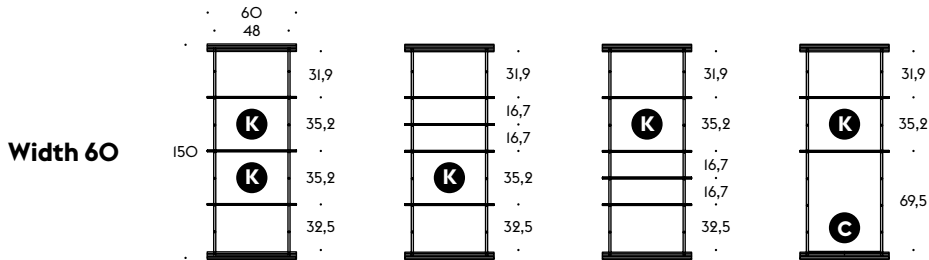

TREKU

BOST

Note: A BOST piece can be placed in the middle of a space since all its parts are fully finished at rear.

Note: The metallique structure can be lacquered in any of our colours without any price increase.

FLOOR SHELVING

| | Height 54 | | | Height 83 | | |
|------------------|----------------|-------------|-------------|-------------|-------------|-------------|
| Width 60 | | | | | | |
| | Depth 35. Ref. | C631 | C632 | C633 | B631 | B632 |
| Depth 43. Ref. | C641 | C642 | C643 | B641 | B642 | B643 |
| | Height 54 | | | Height 83 | | |
| Width 80 | | | | | | |
| | Depth 35. Ref. | C831 | C832 | C833 | B831 | B832 |
| Depth 43. Ref. | C841 | C842 | C843 | B841 | B842 | B843 |
| | Height 54 | | | Height 83 | | |
| Width 110 | | | | | | |
| | Depth 35. Ref. | C131 | C132 | C133 | B131 | B132 |
| Depth 43. Ref. | C141 | C142 | C143 | B141 | B142 | B143 |

FLOOR SHELVING

Height 150

Depth 35. Ref. **A631** **A632** **A633** **A634**

Depth 43. Ref. **A641** **A642** **A643** **A644**

Height 150

Depth 35. Ref. **A831** **A832** **A833** **A834**

Depth 43. Ref. **A841** **A842** **A843** **A844**

Height 150

Depth 35. Ref. **A131** **A132** **A133** **A134**

Depth 43. Ref. **A141** **A142** **A143** **A144**

OPEN WARDROBES

Height 150

Width 60

Depth 35. Ref.

V631