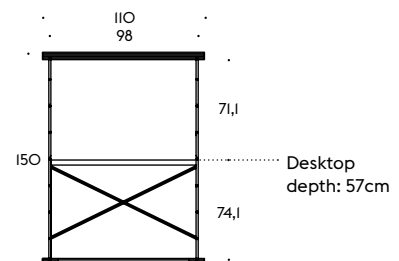

Height 150

Depth 35. Ref. **A131** **A132** **A133** **A134**

Depth 43. Ref. **A141** **A142** **A143** **A144**

OPEN WARDROBES

Height 150

Width 60

Depth 35. Ref.

V631

V832

Depth 43. Ref.

V841

V842

Height 150

Width 110

Depth 35. Ref.

V131

V132

V133

Depth 43. Ref.

V141

V142

V143

DESKTOP SHELVING

Height 150

E131

E141

STACKING UNITS

| | Height 49 | | | Height 77 | | |
|----------------|----------------|-------|-------|-----------|-------|-------|
| Width 60 | | | | | | |
| | Depth 35. Ref. | C631A | C632A | C633A | B631A | B632A |
| Depth 43. Ref. | C641A | C642A | C643A | B641A | B642A | B643A |
| | Height 49 | | | Height 77 | | |
| Width 80 | | | | | | |
| | Depth 35. Ref. | C831A | C832A | C833A | B831A | B832A |
| Depth 43. Ref. | C841A | C842A | C843A | B841A | B842A | B843A |
| | Height 49 | | | Height 77 | | |
| Width 110 | | | | | | |
| | Depth 35. Ref. | C131A | C132A | C133A | B131A | B132A |
| Depth 43. Ref. | C141A | C142A | C143A | B141A | B142A | B143A |