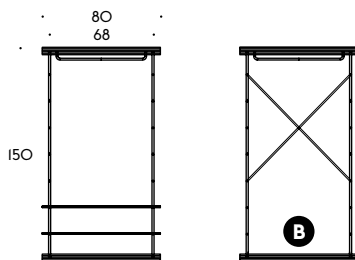

Height 150

Depth 35. Ref. **A131** **A132** **A133** **A134**

Depth 43. Ref. **A141** **A142** **A143** **A144**

OPEN WARDROBES

Height 150

Width 60

Depth 35. Ref.

V631

V632

Depth 43. Ref.

V641

V642

Height 150

Width 80

Depth 35. Ref.

V831

V832

Depth 43. Ref.

V841

V842

Height 150

Width 110

Depth 35. Ref.

V131

V132

V133

Depth 43. Ref.

V141

V142

V143

DESKTOP SHELVING

Height 150