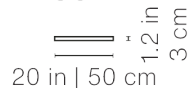

Weight

2.4 lb / 1 kg

50