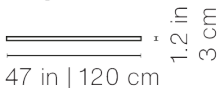

Outdoor upholstery: Natté from Sunbrella (100% acrylic).

220

Weight

4.4 lb | 2 kg

180

Weight

3.6 lb | 1,6 kg

120