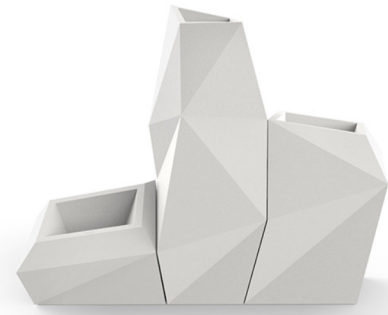

# FAZ PLANTER

By Ramon Esteve

Ramón Esteve, architect of harmony, serenity, timelessness and universality has created mineral and emphatic shapes that make FAZ a design that contextualizes with homes and installations. An ambience, encircling as a result of the blissful combination of the material and lighting, so that the sole sensation would be its fusion. Their VONDOM spirit is experienced exclusively in the quality of the material that permits an exterior using even in the most exacting environments. The modularity of FAZ permits the consumers to adapt the furniture and flowerpots to their style and needs without losing the harmony of this furniture set. It's upholstery is available in excellent quality nautical canvas or polyester fabric. The result is a product that transmits essence, that contains the complexity and the density of a work finalized to the extreme degree, the purpose of which is to create desirable places to live. *ca vivir.*

### Description

Made of polyethylene resin by rotational moulding. 100% Recyclable. Item suitable for indoor and outdoor use. Available in different finishes.